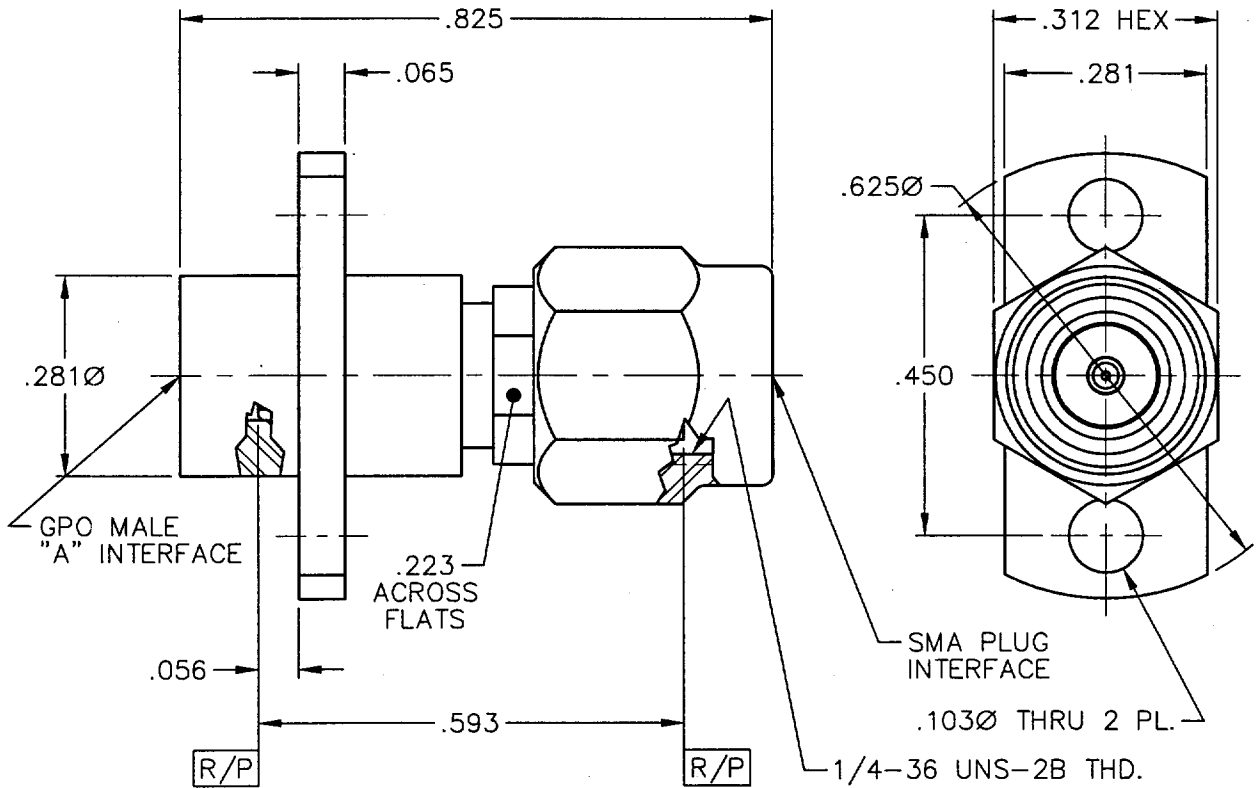

CATALOG NUMBER	A
1A3F2-0513-01	FD
1A4F2-0513-01	LD
1A5F2-0513-01	SB

GPO MALE TO
SMA PLUG 2 HOLE
FLANGE MOUNT ADAPTOR

GILBERT ENGINEERING CO., INC.

CODE IDENT NO.: 82316

SERIES: 1AF051

MATERIAL AND FINISH: CODE 03