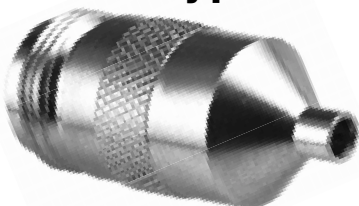

MCX - 75 Ohm Connectors

Between-Series Adapters

INCHES (MILLIMETERS)
CUSTOMER DRAWINGS AVAILABLE UPON REQUEST

Between-Series Matching Pad 50 Ohm MCX Bulkhead Jack to 75 Ohm MCX Plug

GOLD PLATED
134-1089-001

Mounting hole layout figure 5 page 174.

75 Ohm Type N Plug to 75 Ohm MCX Plug

STAINLESS STEEL PASSIVATED
134-1068-001

75 Ohm Type N Plug to 75 Ohm MCX Jack

STAINLESS STEEL PASSIVATED
134-1068-011

75 Ohm Type N Jack to 75 Ohm MCX Plug

STAINLESS STEEL PASSIVATED
134-1068-021

75 Ohm Type N Jack to 75 Ohm MCX Jack

STAINLESS STEEL PASSIVATED
134-1068-031