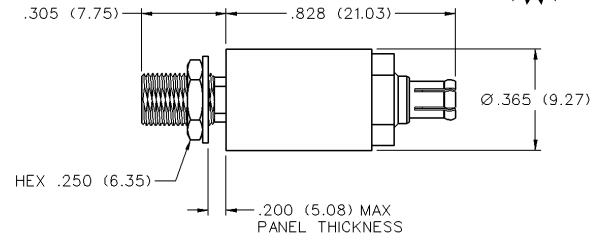

MCX - 75 Ohm Connectors

Between-Series Adapters

INCHES (MILLIMETERS)
CUSTOMER DRAWINGS AVAILABLE UPON REQUEST

Between-Series Matching Pad 50 Ohm MCX Bulkhead Jack to 75 Ohm MCX Plug

GOLD PLATED
134-1089-001

Mounting hole layout figure 5 page 174.

75 Ohm Type N Plug to 75 Ohm MCX Plug

STAINLESS STEEL PASSIVATED
134-1068-001

75 Ohm Type N Plug to 75 Ohm MCX Jack

STAINLESS STEEL PASSIVATED
134-1068-011

75 Ohm Type N Jack to 75 Ohm MCX Plug