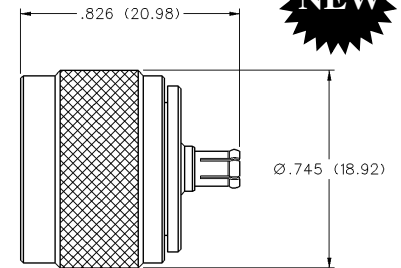

MCX - 75 Ohm Connectors

Between-Series Adapters

INCHES (MILLIMETERS)
CUSTOMER DRAWINGS AVAILABLE UPON REQUEST

Between-Series Matching Pad 50 Ohm MCX Bulkhead Jack to 75 Ohm MCX Plug

GOLD PLATED
134-1089-001

Mounting hole layout figure 5 page 174.

75 Ohm Type N Plug to 75 Ohm MCX Plug

STAINLESS STEEL PASSIVATED
134-1068-001

75 Ohm Type N Plug to 75 Ohm MCX Jack

STAINLESS STEEL PASSIVATED
134-1068-011

75 Ohm Type N Jack to 75 Ohm MCX Plug