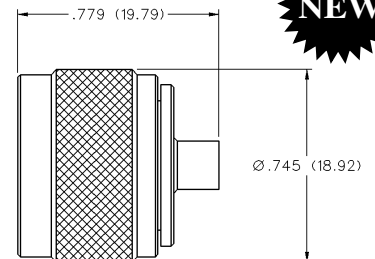

MCX - 75 Ohm Connectors

Between-Series Adapters

INCHES (MILLIMETERS)
CUSTOMER DRAWINGS AVAILABLE UPON REQUEST

Between-Series Matching Pad 50 Ohm MCX Bulkhead Jack to 75 Ohm MCX Plug

GOLD PLATED
134-1089-001

Mounting hole layout figure 5 page 174.

75 Ohm Type N Plug to 75 Ohm MCX Plug

STAINLESS STEEL PASSIVATED
134-1068-001

75 Ohm Type N Plug to 75 Ohm MCX Jack

STAINLESS STEEL PASSIVATED
134-1068-011

75 Ohm Type N Jack to 75 Ohm MCX Plug