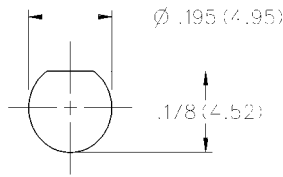

MCX - 75 Ohm Connectors

Between-Series Adapters

INCHES (MILLIMETERS)
CUSTOMER DRAWINGS AVAILABLE UPON REQUEST

Between-Series Matching Pad 50 Ohm MCX Bulkhead Jack to 75 Ohm MCX Plug

GOLD PLATED
134-1089-001