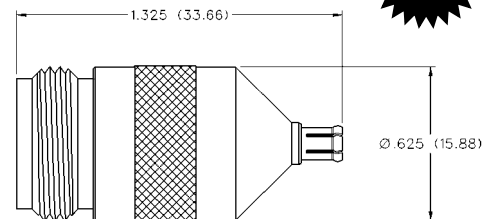

MCX - 75 Ohm Connectors

Between-Series Adapters

INCHES (MILLIMETERS)
CUSTOMER DRAWINGS AVAILABLE UPON REQUEST

Between-Series Matching Pad 50 Ohm MCX Bulkhead Jack to 75 Ohm MCX Plug

GOLD PLATED
134-1089-001

Mounting hole layout figure 5 page 174.

75 Ohm Type N Plug to 75 Ohm MCX Plug

STAINLESS STEEL PASSIVATED
134-1068-001

75 Ohm Type N Plug to 75 Ohm MCX Jack

STAINLESS STEEL PASSIVATED
134-1068-011

75 Ohm Type N Jack to 75 Ohm MCX Plug

STAINLESS STEEL PASSIVATED
134-1068-021

75 Ohm Type N Jack to 75 Ohm MCX Jack

STAINLESS STEEL PASSIVATED
134-1068-031