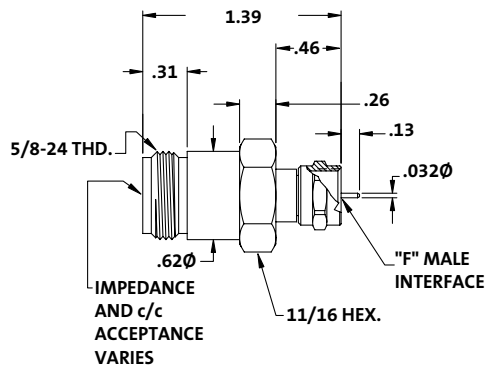

Adapters

Catalog Number	N Ω
NS-5504-1	50
NS-5504-3	75

N Female - F Male Adapter