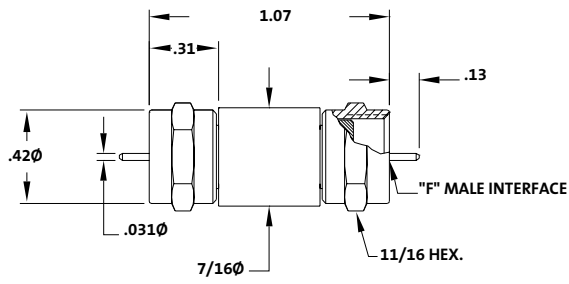

Adapters

Catalog Number

GF-71-M

F Male - F Male Adapter