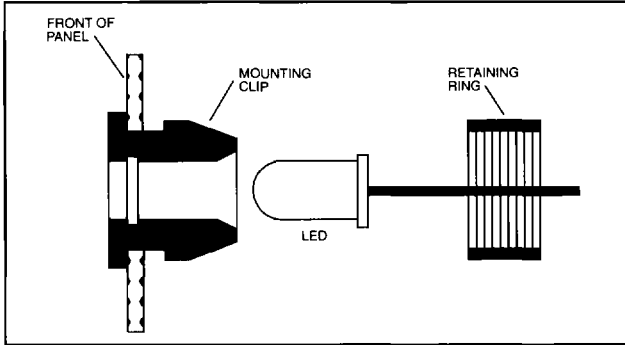

# 3mm LED Snap-In Mounting Clip

## 515-0006

Snap-In Mounting Clip for use with the following LEDs:

- |          |          |       |
|----------|----------|-------|
| 521-9210 | 521-9428 | ← NEW |
| 521-9211 | 521-9430 |       |
| 521-9215 | 521-9431 |       |
| 521-9216 | 521-9432 |       |
| 521-9322 | 521-9459 |       |
| 521-9323 | 521-9478 |       |
| 521-9324 | 521-9498 |       |
| 521-9325 | 521-9628 | ← NEW |
| 521-9326 | 521-9716 |       |
| 521-9408 | 521-9717 |       |
| 521-9427 | 521-9768 | ← NEW |

### Mounting Instructions

1. Snap Mounting Clip into front of Panel.
2. Insert LED Lamp into Mounting Clip from rear of Panel.
3. Snap Retaining Ring over Mounting Clip from rear.

4