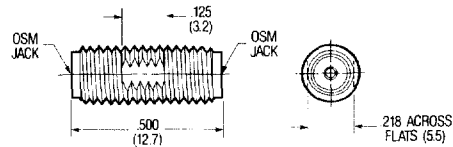

MIL-A-55339

43

44

45

46

47

Military Part Number	Gold Plated M/A-COM Part Number	Passivated M/A-COM Part Number	Outline	Commercial Alternate
/02-30001	2088-8001-90	2088-8001-92	43	2088-0000
/28-30001	2084-8001-90	2084-8001-92	44	2084-1100
/28-30002	2084-8002-90	2084-8002-92	47	---
/29-30001	2081-8001-90	2081-8001-92	45	2081-0000
* /29-30101	2081-8101-90	2081-8101-92	45	2081-0000
/31-30001	2080-8001-90	2080-8001-92	46	2080-0000

* No safety wire holes.