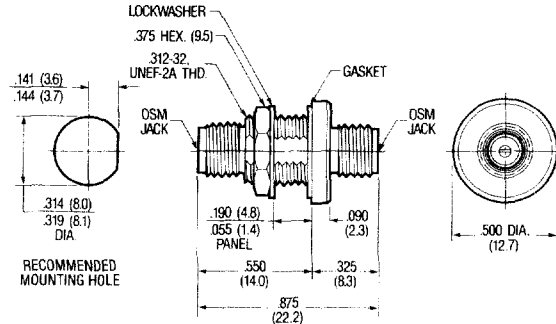

MIL-A-55339

43

44

45

46

47

Military Part Number	Gold Plated M/A-COM Part Number	Passivated M/A-COM Part Number	Outline	Commercial Alternate
/02-30001	2088-8001-90	2088-8001-92	43	2088-0000
/28-30001	2084-8001-90	2084-8001-92	44	2084-1100
/28-30002	2084-8002-90	2084-8002-92	47	---
/29-30001	2081-8001-90	2081-8001-92	45	2081-0000
* /29-30101	2081-8101-90	2081-8101-92	45	2081-0000
/31-30001	2080-8001-90	2080-8001-92	46	2080-0000

* No safety wire holes.