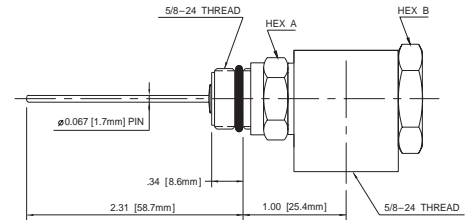

## 90 Degree Adapter

Type No.	Hex (A)	Hex (B)
CA-90-P	.75	1.00

CONNECTOR ASSEMBLY  
CA-90-P

## 90 Degree Long Pin Adapter

Type No.	Hex (A)	Hex (B)
CA-90-PT	.75	1.00

CONNECTOR ASSEMBLY  
CA-90-PT

## 180 Degree Adapter

Type No.	Hex (A)	Hex (B)
CA-180-P	.75	1.00

CONNECTOR ASSEMBLY  
CA-180-P

## 180 Degree Long Pin Adapter

Type No.	Hex (A)	Hex (B)
CA-180-PT	.75	1.00

CONNECTOR ASSEMBLY  
CA-180-PT