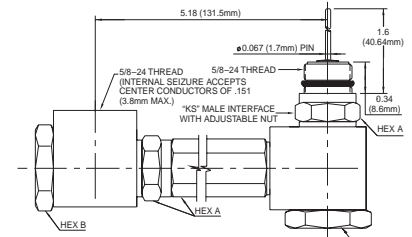

## 90 Degree Adapter

Type No.	Hex (A)	Hex (B)
CA-90-P	.75	1.00

CONNECTOR ASSEMBLY  
CA-90-P

## 90 Degree Long Pin Adapter

Type No.	Hex (A)	Hex (B)
CA-90-PT	.75	1.00

CONNECTOR ASSEMBLY  
CA-90-PT

## 180 Degree Adapter

Type No.	Hex (A)	Hex (B)
CA-180-P	.75	1.00

CONNECTOR ASSEMBLY  
CA-180-P

## 180 Degree Long Pin Adapter

Type No.	Hex (A)	Hex (B)
CA-180-PT	.75	1.00

CONNECTOR ASSEMBLY  
CA-180-PT