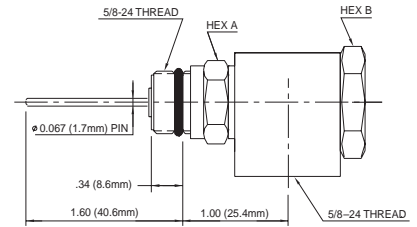

## 90 Degree Adapter

Type No.	Hex (A)	Hex (B)
CA-90-P	.75	1.00

CONNECTOR ASSEMBLY  
CA-90-P

## 90 Degree Long Pin Adapter

Type No.	Hex (A)	Hex (B)
CA-90-PT	.75	1.00

CONNECTOR ASSEMBLY  
CA-90-PT

## 180 Degree Adapter

Type No.	Hex (A)	Hex (B)
CA-180-P	.75	1.00

CONNECTOR ASSEMBLY  
CA-180-P

## 180 Degree Long Pin Adapter

Type No.	Hex (A)	Hex (B)
CA-180-PT	.75	1.00

CONNECTOR ASSEMBLY  
CA-180-PT