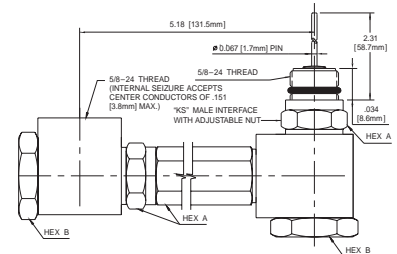

## 90 Degree Long Pin Adapter

Type No.	Hex (A)	Hex (B)
CA-90-PT	.75	1.00

CONNECTOR ASSEMBLY  
CA-90-PT

## 180 Degree Adapter

Type No.	Hex (A)	Hex (B)
CA-180-P	.75	1.00

CONNECTOR ASSEMBLY  
CA-180-P

## 180 Degree Long Pin Adapter

Type No.	Hex (A)	Hex (B)
CA-180-PT	.75	1.00

CONNECTOR ASSEMBLY  
CA-180-PT