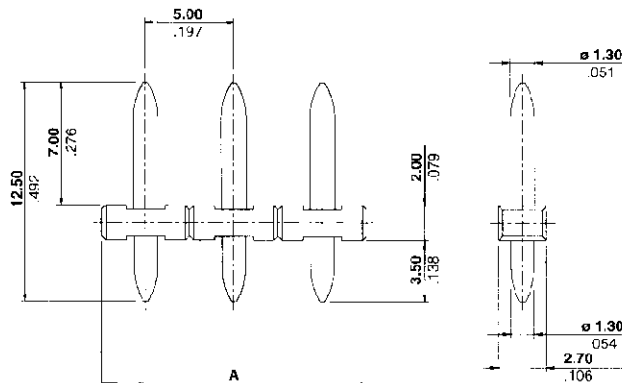

PLUG, FLUSH MOUNT

Plug
Flush Mount
5.00 mm Pitch
Color – Blue
UL Rating – 250/300 V, 10 A
14-22 AWG

Suggested Screw Torque—
 4.5 in. lbs.

| No. of Positions | Dim. A | Part Numbers |
|------------------|---------------|--------------|
| 2 | 10.00 [.394] | 796605-2 |
| 3 | 15.00 [.591] | 796605-3 |
| 4 | 20.00 [.787] | 796605-4 |
| 5 | 25.00 [.984] | 796605-5 |
| 6 | 30.00 [1.181] | 796605-6 |
| 7 | 35.00 [1.378] | 796605-7 |
| 8 | 40.00 [1.575] | 796605-8 |
| 9 | 45.00 [1.772] | 796605-9 |
| 10 | 50.00 [1.969] | 1-796605-0 |
| 11 | 55.00 [2.165] | 1-796605-1 |
| 12 | 60.00 [2.362] | 1-796605-2 |
| 13 | 65.00 [2.559] | 1-796605-3 |

| No. of Positions | Dim. A | Part Numbers |
|------------------|----------------|--------------|
| 14 | 70.00 [2.756] | 1-796605-4 |
| 15 | 75.00 [2.953] | 1-796605-5 |
| 16 | 80.00 [3.150] | 1-796605-6 |
| 17 | 85.00 [3.346] | 1-796605-7 |
| 18 | 90.00 [3.543] | 1-796605-8 |
| 19 | 95.00 [3.740] | 1-796605-9 |
| 20 | 100.00 [3.937] | 2-796605-0 |
| 21 | 105.00 [4.134] | 2-796605-1 |
| 22 | 110.00 [4.331] | 2-796605-2 |
| 23 | 115.00 [4.528] | 2-796605-3 |
| 24 | 120.00 [4.724] | 2-796605-4 |

HEADER, STRAIGHT MOUNT

Header
Straight Mount,
Unshrouded
5.00 mm Pitch
Color – Blue
UL Rating – 250/300 V, 10 A

| No. of Positions | Dim. A | Part Numbers |
|------------------|---------------|--------------|
| 2 | 10.00 [.394] | 796606-2 |
| 3 | 15.00 [.591] | 796606-3 |
| 4 | 20.00 [.787] | 796606-4 |
| 5 | 25.00 [.984] | 796606-5 |
| 6 | 30.00 [1.181] | 796606-6 |
| 7 | 35.00 [1.378] | 796606-7 |
| 8 | 40.00 [1.575] | 796606-8 |
| 9 | 45.00 [1.772] | 796606-9 |
| 10 | 50.00 [1.969] | 1-796606-0 |
| 11 | 55.00 [2.165] | 1-796606-1 |
| 12 | 60.00 [2.362] | 1-796606-2 |
| 13 | 65.00 [2.559] | 1-796606-3 |