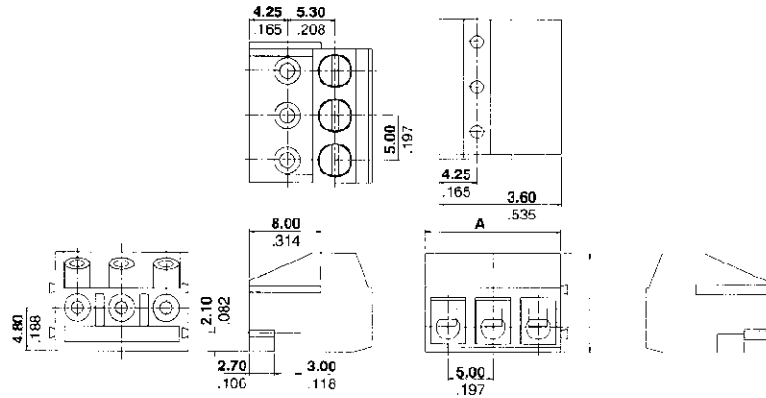

PLUG, FLUSH MOUNT

Plug
Flush Mount
5.00 mm Pitch
Color – Blue
UL Rating – 250/300 V, 10 A
14-22 AWG

Suggested Screw Torque—
 4.5 in. lbs.

| No. of Positions | Dim. A | Part Numbers |
|------------------|---------------|--------------|
| 2 | 10.00 [.394] | 796605-2 |
| 3 | 15.00 [.591] | 796605-3 |
| 4 | 20.00 [.787] | 796605-4 |
| 5 | 25.00 [.984] | 796605-5 |
| 6 | 30.00 [1.181] | 796605-6 |
| 7 | 35.00 [1.378] | 796605-7 |
| 8 | 40.00 [1.575] | 796605-8 |
| 9 | 45.00 [1.772] | 796605-9 |
| 10 | 50.00 [1.969] | 1-796605-0 |
| 11 | 55.00 [2.165] | 1-796605-1 |
| 12 | 60.00 [2.362] | 1-796605-2 |
| 13 | 65.00 [2.559] | 1-796605-3 |

| No. of Positions | Dim. A | Part Numbers |
|------------------|----------------|--------------|
| 14 | 70.00 [2.756] | 1-796605-4 |
| 15 | 75.00 [2.953] | 1-796605-5 |
| 16 | 80.00 [3.150] | 1-796605-6 |
| 17 | 85.00 [3.346] | 1-796605-7 |
| 18 | 90.00 [3.543] | 1-796605-8 |
| 19 | 95.00 [3.740] | 1-796605-9 |
| 20 | 100.00 [3.937] | 2-796605-0 |
| 21 | 105.00 [4.134] | 2-796605-1 |
| 22 | 110.00 [4.331] | 2-796605-2 |
| 23 | 115.00 [4.528] | 2-796605-3 |
| 24 | 120.00 [4.724] | 2-796605-4 |

HEADER, STRAIGHT MOUNT

Header
Straight Mount,
Unshrouded
5.00 mm Pitch
Color – Blue
UL Rating – 250/300 V, 10 A

| No. of Positions | Dim. A | Part Numbers |
|------------------|---------------|--------------|
| 2 | 10.00 [.394] | 796606-2 |
| 3 | 15.00 [.591] | 796606-3 |
| 4 | 20.00 [.787] | 796606-4 |
| 5 | 25.00 [.984] | 796606-5 |
| 6 | 30.00 [1.181] | 796606-6 |
| 7 | 35.00 [1.378] | 796606-7 |
| 8 | 40.00 [1.575] | 796606-8 |
| 9 | 45.00 [1.772] | 796606-9 |
| 10 | 50.00 [1.969] | 1-796606-0 |
| 11 | 55.00 [2.165] | 1-796606-1 |
| 12 | 60.00 [2.362] | 1-796606-2 |
| 13 | 65.00 [2.559] | 1-796606-3 |