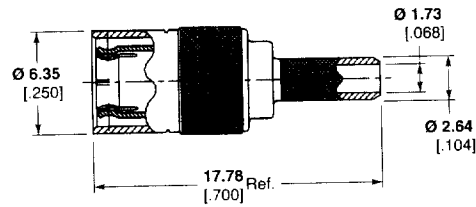

Straight Plug

RG Cable	Center Contact Plating	Outer Contact Plating	Body Plating	Part Numbers
179, 187	Gold	Gold	Nickel	415487-1
179, 187	Gold	Nickel	Nickel	415487-2
RD 179	Gold	Nickel	Nickel	415487-3

Right-Angle Plug

RG Cable	Center Contact Plating	Outer Contact Plating	Body Plating	Part Numbers
179, 187	Gold	Nickel	Nickel	415484-1
179, 187	Gold	Gold	Nickel	415484-2
RD 179	Gold	Gold	Nickel	415484-3

Bulkhead Jack

RG Cable	Center Contact Plating	Body Plating	Part Number
179, 187	Gold	Nickel	415500-1