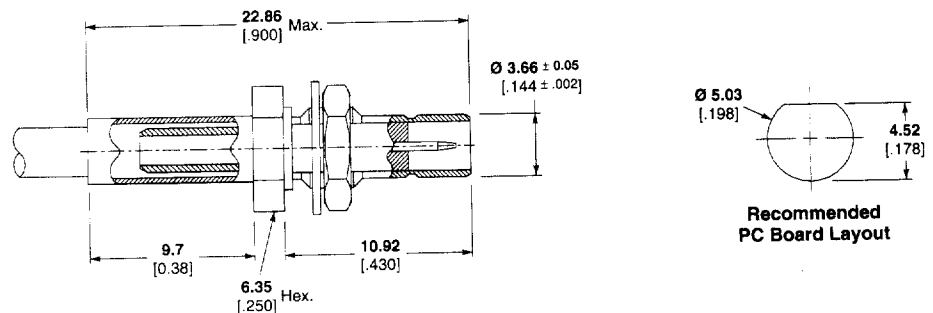

Straight Plug

RG Cable	Center Contact Plating	Outer Contact Plating	Body Plating	Part Numbers
179, 187	Gold	Gold	Nickel	415487-1
179, 187	Gold	Nickel	Nickel	415487-2
RD 179	Gold	Nickel	Nickel	415487-3

Right-Angle Plug

RG Cable	Center Contact Plating	Outer Contact Plating	Body Plating	Part Numbers
179, 187	Gold	Nickel	Nickel	415484-1
179, 187	Gold	Gold	Nickel	415484-2
RD 179	Gold	Gold	Nickel	415484-3

Bulkhead Jack

RG Cable	Center Contact Plating	Body Plating	Part Number
179, 187	Gold	Nickel	415500-1

For complete product information, order Catalog 1307191