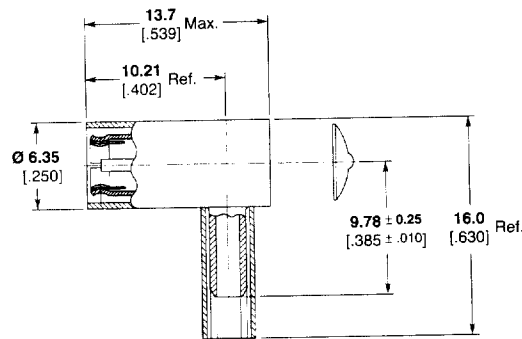

Straight Plug

RG Cable	Center Contact Plating	Outer Contact Plating	Body Plating	Part Numbers
179, 187	Gold	Gold	Nickel	415487-1
179, 187	Gold	Nickel	Nickel	415487-2
RD 179	Gold	Nickel	Nickel	415487-3

Right-Angle Plug

RG Cable	Center Contact Plating	Outer Contact Plating	Body Plating	Part Numbers
179, 187	Gold	Nickel	Nickel	415484-1
179, 187	Gold	Gold	Nickel	415484-2
RD 179	Gold	Gold	Nickel	415484-3

Bulkhead Jack

RG Cable	Center Contact Plating	Body Plating	Part Number
179, 187	Gold	Nickel	415500-1

For complete product information, order Catalog 1307191