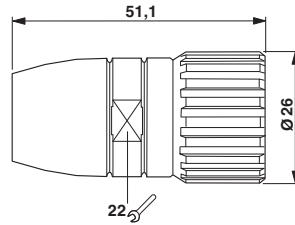

Cable connector - RC-000000080EJ - 1592669

Dimensional drawing

Classifications

eCl@ss

eCl@ss 4.0	272607xx
eCl@ss 4.1	27260701
eCl@ss 5.0	27260701
eCl@ss 5.1	27260701
eCl@ss 6.0	27260708
eCl@ss 7.0	27440312
eCl@ss 8.0	27440390
eCl@ss 9.0	27440390

ETIM

ETIM 3.0	EC001121
ETIM 4.0	EC001121
ETIM 5.0	EC001121
ETIM 6.0	EC001121

UNSPSC

UNSPSC 6.01	43172015
UNSPSC 7.0901	43201404
UNSPSC 11	43172015
UNSPSC 12.01	43201404
UNSPSC 13.2	39121409