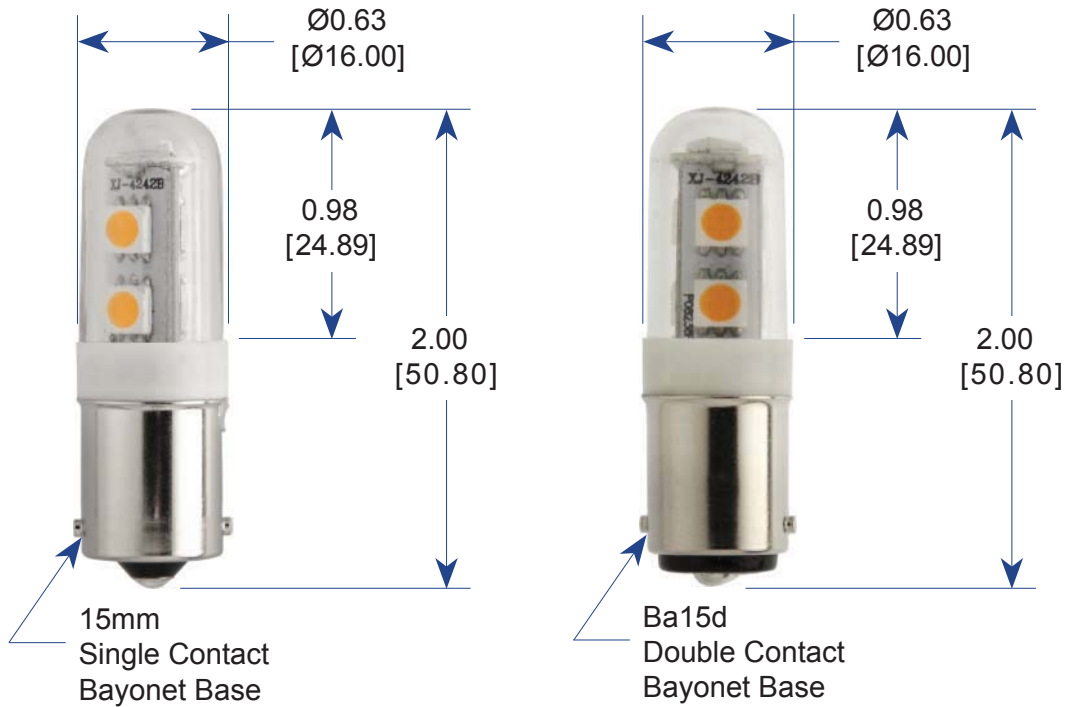

Operating Temperature	-30°C to +50°C
Base Material	Nickel Plated Brass
Lens Material / Color	Polycarbonate / Clear
LED Qty.	7 pcs.
LED LM80 Report	-
LM79 Report	-
Lifespan	50,000 hrs.
Dimmable	No
Warranty	2 Years
Weight	0.01 lbs. / 0.2 oz

Made in USA

from Imported Parts

○ Electro-Optical Characteristics

Part Number	LED15T5-1WE12-XHW-001A LED15T5-1WE14-XHW-001A LED15T5-1WE17-XHW-001A LED15T5-1WSCB-XHW-001A LED15T5-1WDCB-XHW-001A
Input Voltage	80Vac~130Vac
Tested @ (Voltage)	120Vac
Power Consumption	1.0~1.5W
Current Consumption	0.013~0.019 A
Efficacy: (Lm/W)	69~104
Lumens	104 lm
Luminous Intensity	1.12cd-1.31cd
Power Factor	0.5
CRI (Ra)	-
CCT	2700K~3000K
Color	Halogen White
Angle of illumination	360°

○ **Dimensions**

LED15T5-1WE12-XHW-001A

LED15T5-1WE14-XHW-001A

LED15T5-1WE17-XHW-001A

LED15T5-1WSCB-XHW-001A

LED15T5-1WDCB-XHW-001A