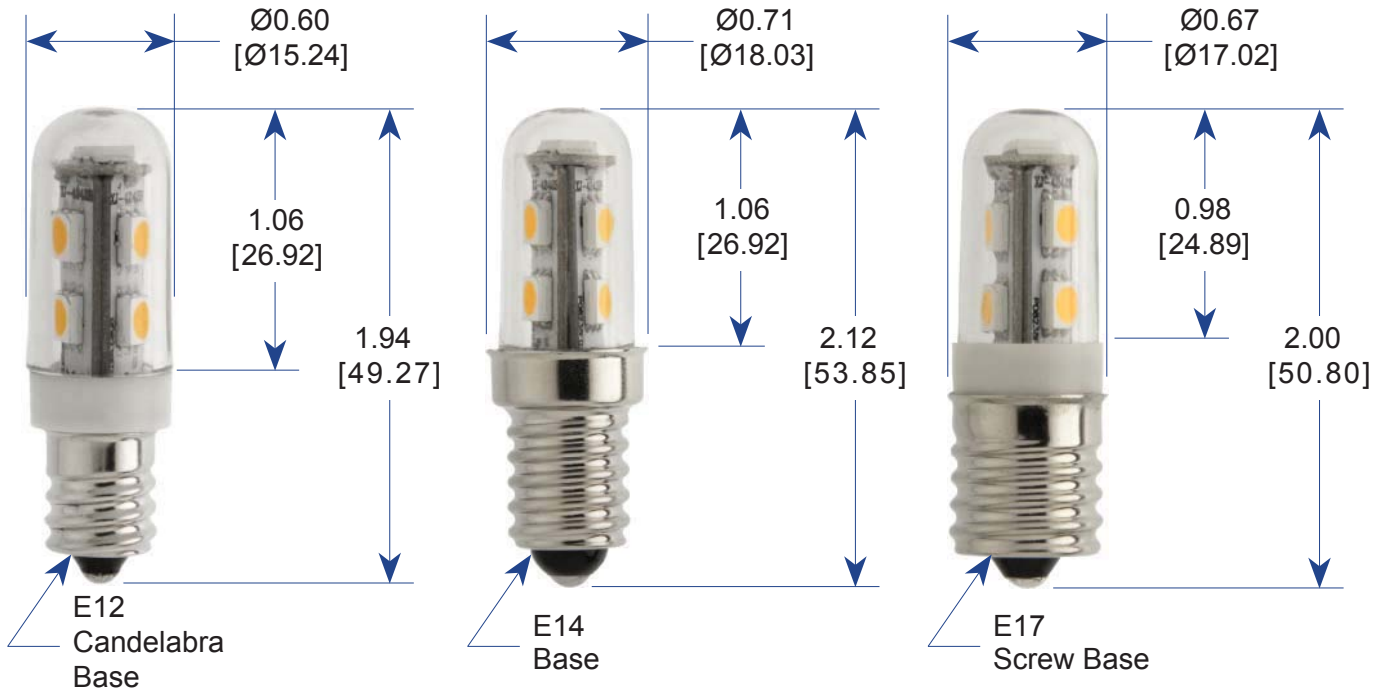

Operating Temperature	-30°C to +50°C
Base Material	Nickel Plated Brass
Lens Material / Color	Polycarbonate / Clear
LED Qty.	7 pcs.
LED LM80 Report	-
LM79 Report	-
Lifespan	50,000 hrs.
Dimmable	No
Warranty	2 Years
Weight	0.01 lbs. / 0.2 oz

Made in USA

from Imported Parts

○ Electro-Optical Characteristics

Part Number	LED15T5-1WE12-XHW-001A LED15T5-1WE14-XHW-001A LED15T5-1WE17-XHW-001A LED15T5-1WSCB-XHW-001A LED15T5-1WDCB-XHW-001A
Input Voltage	80Vac~130Vac
Tested @ (Voltage)	120Vac
Power Consumption	1.0~1.5W
Current Consumption	0.013~0.019 A
Efficacy: (Lm/W)	69~104
Lumens	104 lm
Luminous Intensity	1.12cd-1.31cd
Power Factor	0.5
CRI (Ra)	-
CCT	2700K~3000K
Color	Halogen White
Angle of illumination	360°

○ **Dimensions**

LED15T5-1WE12-XHW-001A

LED15T5-1WE14-XHW-001A

LED15T5-1WE17-XHW-001A

LED15T5-1WSCB-XHW-001A

LED15T5-1WDCB-XHW-001A