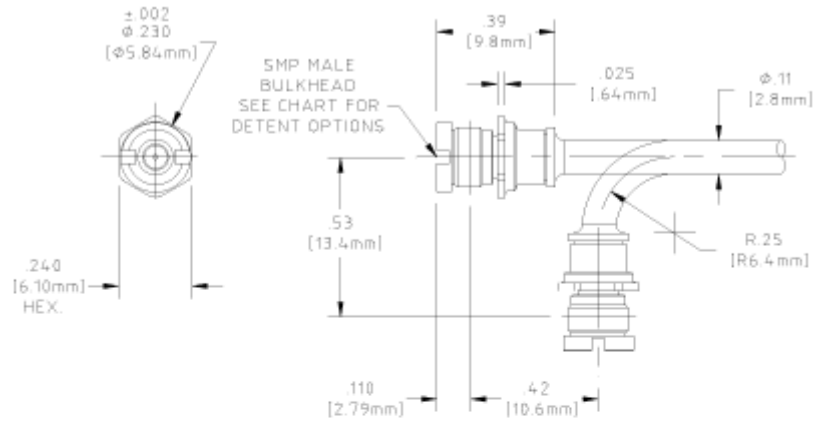

**SMP male, bulkhead, ruggedized- minibend Type
29474CXR-32-24**

Cable	Part Number

Astrolab 32024	29474CXR-32-24
Option	Part Number
Full Detent	29474C2R-32-24
Limited Detent	29474C3R-32-24
Smooth Bore	29474C4R-32-24
Catchers Mitt	29474C5R-32-24
Special *	29474CR-32-24