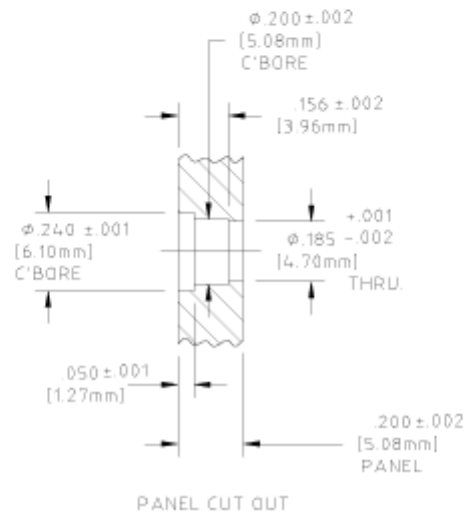

**SMP male, bulkhead, ruggedized- minibend Type
29474CXR-32-24**

Cable	Part Number

Astrolab 32024	29474CXR-32-24
Option	Part Number
Full Detent	29474C2R-32-24
Limited Detent	29474C3R-32-24
Smooth Bore	29474C4R-32-24
Catchers Mitt	29474C5R-32-24
Special *	29474CR-32-24