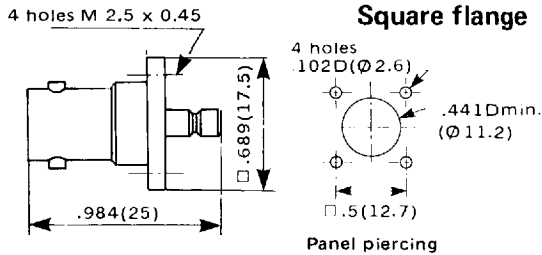

BNC to SMA/SMB

BNC PLUG to SMA JACK

PART NUMBER **R 191 305**

BNC PLUG to SMB JACK

PART NUMBER **R 191 209**

BNC JACK to SMB JACK Bulkhead feedthrough

PART NUMBER **R 191 211 ***

★ Chrome plated black

BNC JACK to SMB JACK Square flange

PART NUMBER **R 191 212**

BNC JACK to SMB JACK Panel sealed, bulkhead feedthrough

PART NUMBER **R 191 213**