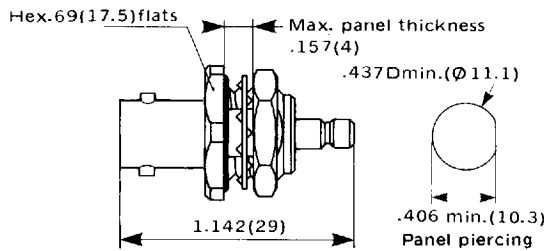

BNC to SMA/SMB

BNC PLUG to SMA JACK

PART NUMBER **R 191 305**

BNC PLUG to SMB JACK

PART NUMBER **R 191 209**

BNC JACK to SMB JACK Bulkhead feedthrough

PART NUMBER **R 191 211 ***

★ Chrome plated black

BNC JACK to SMB JACK Square flange

PART NUMBER **R 191 212**

BNC JACK to SMB JACK Panel sealed, bulkhead feedthrough

PART NUMBER **R 191 213**