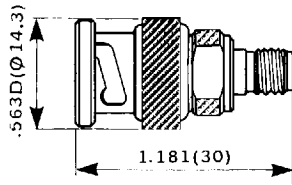

BNC to SMA/SMB

BNC PLUG to SMA JACK

PART NUMBER **R 191 305**

BNC PLUG to SMB JACK

PART NUMBER **R 191 209**

BNC JACK to SMB JACK Bulkhead feedthrough

PART NUMBER **R 191 211 ***

★ Chrome plated black

BNC JACK to SMB JACK Square flange

PART NUMBER **R 191 212**

BNC JACK to SMB JACK Panel sealed, bulkhead feedthrough

PART NUMBER **R 191 213**