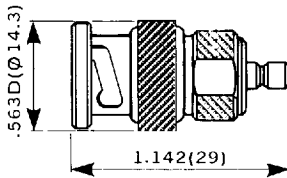

BNC to SMA/SMB

BNC PLUG to SMA JACK

PART NUMBER **R 191 305**

BNC PLUG to SMB JACK

PART NUMBER **R 191 209**

BNC JACK to SMB JACK Bulkhead feedthrough

PART NUMBER **R 191 211 ***

★ Chrome plated black

BNC JACK to SMB JACK Square flange

PART NUMBER **R 191 212**

BNC JACK to SMB JACK Panel sealed, bulkhead feedthrough

PART NUMBER **R 191 213**