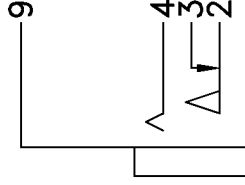

SPECIFICATIONS:
 RATING: 12V DC @ 1A
 WITHSTAND VOLTAGE:
 500V AC FOR 1 MINUTE
 INSERTION FORCE:
 BEFORE TEST OR INITIAL: 0.5KG TO 3KG
 AFTER LIFE TEST: 0.3KG TO 3KG
 EXTRACTION FORCE:
 BEFORE TEST OR INITIAL: 0.5KG TO 3KG
 AFTER LIFE TEST: 0.3KG TO 3KG
 INSULATION RESISTANCE:
 100 MEGA-OHMS MIN. @ 500V DC
 CONTACT RESISTANCE:
 BEFORE TEST OR INITIAL: 100mA AND @ FREQ. OF 1KHZ
 AFTER TEST OR INITIAL: 30 MILLI-OHMS MAX
 AFTER LIFE TEST: 60 MILLI-OHMS MAX AT BELOW
 100mA AND @ FREQ. OF 1KHZ
 LIFE TEST:
 5,000 CYCLES OF INSERTION AND EXTRACTION
 @ 20 TO 30 CYCLES PER MINUTE UNDER NO LOAD

9615 SW Allen, Suite 103
 Beaverton, OR 97006
 Phone: (503) 643-4899
 800-275-4899
 Fax: (503) 643-6129
 Website: www.cuistack.com

TITLE: 6.4mm AUDIO JACK-STEREO

PART NO. SJ-6364N UNITS: MM [INCHES]

DRAWN BY: APPROVED BY: SCALE: 2X