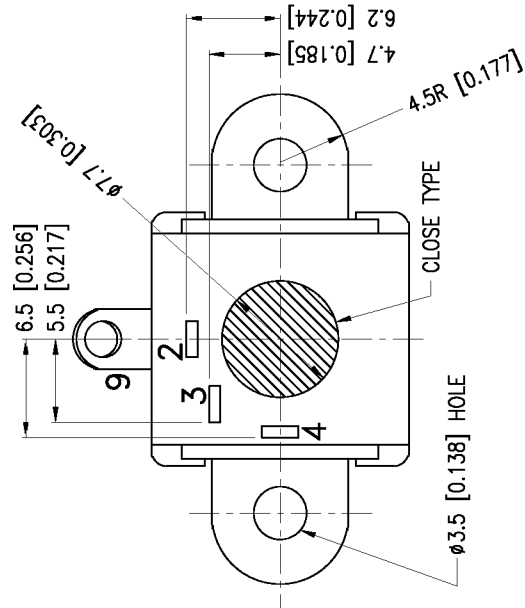

SPECIFICATIONS:
 RATING: 12V DC @ 1A
 WITHSTAND VOLTAGE:
 500V AC FOR 1 MINUTE
 INSERTION FORCE:
 BEFORE TEST OR INITIAL: 0.5KG TO 3KG
 AFTER LIFE TEST: 0.3KG TO 3KG
 EXTRACTION FORCE:
 BEFORE TEST OR INITIAL: 0.5KG TO 3KG
 AFTER LIFE TEST: 0.3KG TO 3KG
 INSULATION RESISTANCE:
 100 MEGA-OHMS MIN. @ 500V DC
 CONTACT RESISTANCE:
 BEFORE TEST OR INITIAL: 100mA AND @ FREQ. OF 1KHZ
 AFTER TEST OR INITIAL: 30 MILLI-OHMS MAX
 AFTER LIFE TEST: 60 MILLI-OHMS MAX AT BELOW
 100mA AND @ FREQ. OF 1KHZ
 LIFE TEST:
 5,000 CYCLES OF INSERTION AND EXTRACTION
 @ 20 TO 30 CYCLES PER MINUTE UNDER NO LOAD

9615 SW Allen, Suite 103
 Beaverton, OR 97006
 Phone: (503) 643-4899
 800-275-4899
 Fax: (503) 643-6129
 Website: www.cuistack.com

TITLE: 6.4mm AUDIO JACK-STEREO

PART NO. SJ-6364N UNITS: MM [INCHES]

DRAWN BY: APPROVED BY: SCALE: 2X