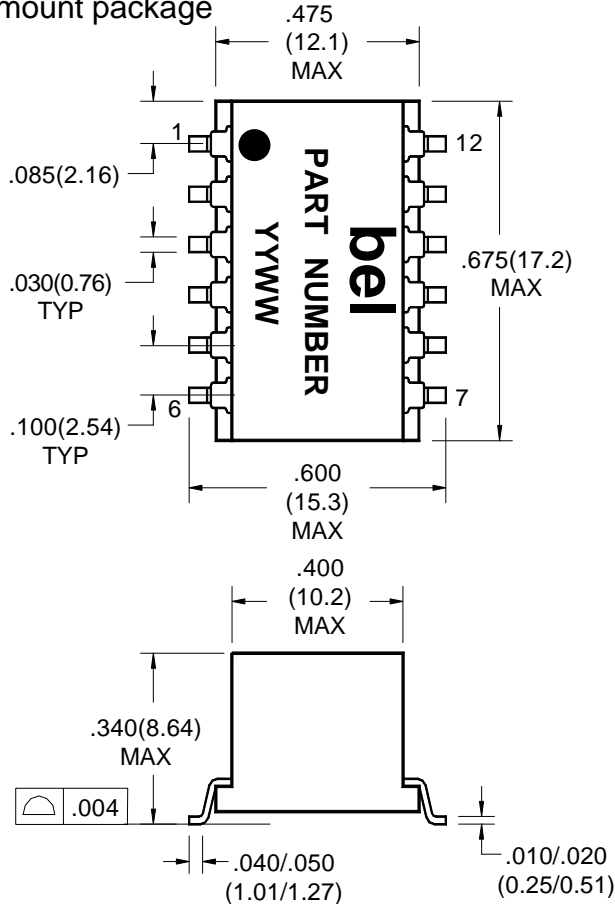

# T1/CEPT/ISDN-PRI TRANSFORMERS DUAL SURFACE MOUNT

TM0001

Bel introduces a new ISDN T1/CEPT/ISDN-PRI Transformer in a surface mount package

Dual surface mount package contains both transmit and receive transformers.  
Models matched to leading transceiver chips.  
Provide 1500 Vrms Isolation.

## ELECTRICALS SPECIFICATIONS @ 25° C

### Standard Temp. Range Models

Part Number	Turns Ratio (pri:sec +/-5%)	OCL 25° C (mH min)	Cw/w (pf max)	L <sub>L</sub> (uH max)	DRC PRI (ohms max)	DRC SEC (ohms max)	Sch	Primary Pins
S553-6500-10	1ct:2ct & 1ct:2ct	1.2 & 1.2	31 & 31	0.60 & 0.6	0.7 & 0.7	1.2 & 1.2	1	12-10,4-6
S553-6500-11	1ct:2ct & 1:1.36ct	1.2 & 1.2	32 & 37	0.55 & 0.8	0.7 & 0.7	1.2 & 0.9	2	12-10,4-6
S553-6500-12	1:2ct & 1:1.14ct	1.2 & 1.2	40 & 35	0.55 & 0.8	0.7 & 0.7	1.2 & 0.9	5	12-10,4-6
S553-6500-13	1ct:2ct & 1:1	1.2 & 1.2	30 & 30	0.55 & 0.8	0.7 & 0.7	1.2 & 0.7	3	1-3,5-6
S553-6500-14	1:1.15ct & 1ct:2ct	1.5 & 1.2	35 & 35	0.60 & 0.6	0.7 & 0.7	0.9 & 1.2	4	12-10,4-6
S553-6500-15	1:1:1.26 & 1:2ct	1.5 & 1.2	40 & 40	0.40 & 0.5	0.7 & 0.7	0.9 & 1.2	5	12-10,4-6
S553-6500-16	1ct:2ct & 1:1.08ct	1.2 & 1.2	40 & 30	0.60 & 0.6	0.7 & 0.7	1.2 & 0.7	2	12-10,4-6