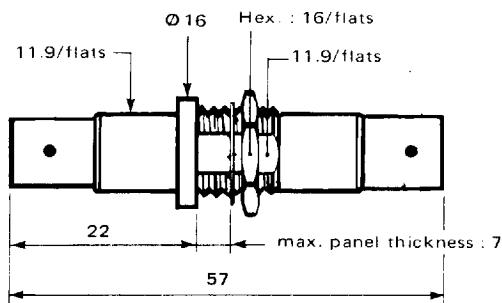

a8-a14

15

R 317 404

Square flange mounting
4 holes 3.2 Ø

a16-a45

15

R 317 404 290*

Square flange mounting
4 holes 3.2 Ø
Nuclear radiation resistant

a16-a45

15

R 317 580

Bulkhead mounting

d11

25

R 317 580 290*

Bulkhead mounting -
Nuclear radiation resistant

d11

12

R 317 603*

Bulkhead mounting -
panel seal.

20

ADAPTORS

R 317 720

Bulkhead mounting -
jack - jack

d12

29

R 317 720 160*

Bulkhead mounting
jack - jack
Nuclear radiation resistant

Polyethylene insulator

d12

29