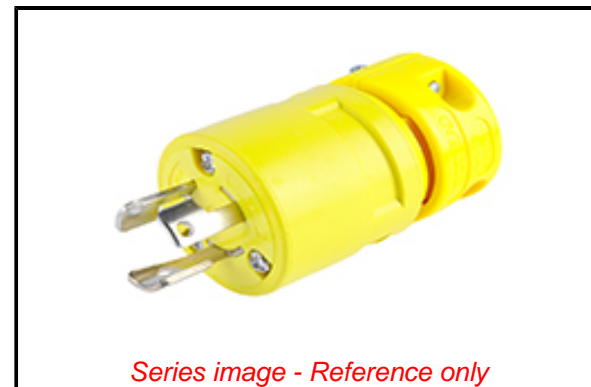

PLEASE CHECK WWW.MOLEX.COM FOR LATEST PART INFORMATION

Part Number: [1301410044](#)
Status: **Active**
Overview: [Heavy-Duty Industrial Wiring Devices](#)
Description: Super-Safeway Plug with Locking Blade, 3 Pole/3 Wire, Non-NEMA, 15A/125V, 10A/250V

Documents:

[Brochure (PDF)](#) [RoHS Certificate of Compliance (PDF)](#)

General

Product Family	Wiring Devices
Series	130141
IP Rating	N/A
NEMA Configuration	Non-NEMA Locking
Overview	Heavy-Duty Industrial Wiring Devices
Product Name	Super-Safeway
Receptacle Type	N/A
Specialty	N/A
Taxonomy	Wiring Devices
Type	Plug
UPC	78678870480

Physical

Flange	No
Flip Lid	No
Gender	Male
Length	N/A
Locking Blade	Yes
Poles	3-pole/3-wire

Electrical

Cord Type	N/A
Current - Maximum per Contact	10.0A, 15.0A
GFCI	No
Lighted Connector	No
Voltage - Maximum	125V / 250V

Material Info

Engineering Number	2407

EU ELV

Not Relevant

EU RoHS

Not Reviewed

REACH SVHC

Not Reviewed

Halogen-Free

Status

Not Reviewed

For more information, please visit [Contact US](#)

China ROHS

Not Relevant

ELV

Not Relevant

RoHS Phthalates

Not Reviewed

Search Parts in this Series

[130141 Series](#)