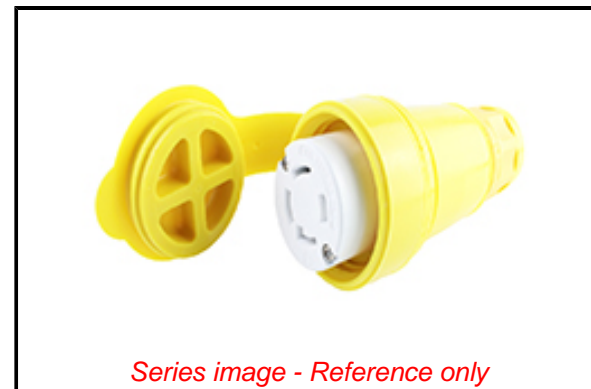

PLEASE CHECK WWW.MOLEX.COM FOR LATEST PART INFORMATION

Part Number: [1301470108](#)
Status: **Active**
Overview: [Watertite Extreme Wet-Location Wiring Solutions](#)
Description: Watertite Extreme Connector with Locking Blade, 3 Pole/4 Wire, NEMA L16-30, 3ø 480V, Cord Grip Body Size F4

Documents:

[Drawing (PDF)](#) [RoHS Certificate of Compliance (PDF)](#)
[Brochure (PDF)](#)

Agency Certification

CSA LR6837
UL E10176

General

Product Family Wiring Devices
Series [130147](#)
IP Rating IP67
NEMA Configuration NEMA L16-30
Overview [Watertite Extreme Wet-Location Wiring Solutions](#)
Product Name Watertite Extreme
Receptacle Type Single
Specialty N/A
Type Connector
UPC 78678871334

Physical

Cord Grip Body Size F4 1"
Flange No
Flip Lid No
Gender Female
Length N/A
Locking Blade Yes
Net Weight 441.798/g
Poles 3-pole/4-wire

Electrical

Cord Type N/A
Current - Maximum per Contact 30.0A
GFCI No
Lighted Connector No
Voltage - Maximum 3Ø 480V

Material Info

Engineering Number 29W76

Reference - Drawing Numbers

Sales Drawing 1301470108-000

Series image - Reference only

EU ELV

Not Relevant

EU RoHS

Not Reviewed

REACH SVHC

Not Reviewed

Halogen-Free

Status

Not Reviewed

For more information, please visit [Contact US](#)

China ROHS

Not Reviewed

ELV

Not Relevant

RoHS Phthalates

Not Reviewed

Search Parts in this Series

[130147 Series](#)