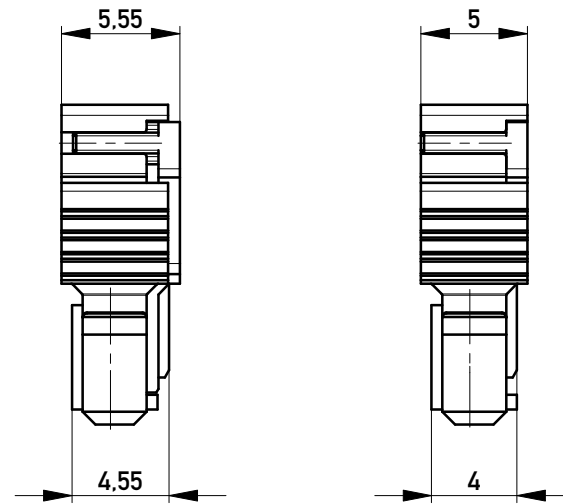

Abdeckung vorverrastet  
cover loose mounted

Abdeckung verpresst  
cover pressed on

Verpackt in Tray - tray packaging  
Verpackungseinheit 112 Stück - packaging unit 112

Einzelheit X  
detail X

Copyright by ERNI GmbH Proprietary notice pursuant to ISO 16016 to be observed.	Information: Codierung schwarz - coding black	Tolerances  All Dimensions in mm	Scale <b>3:1</b>	
	All rights reserved. Only for Information. To ensure that this is the latest version of this drawing, please contact one of the ERNI companies before using.	Subject to modification without prior notice. Drawing will not be updated.	Designation <b>F 2,54 SRC-A, 5-polig</b>	
d Index	23.07.2015 Date	www.ERNI.com	<b>100101830001</b>	K A3
			Class SRCBUG	