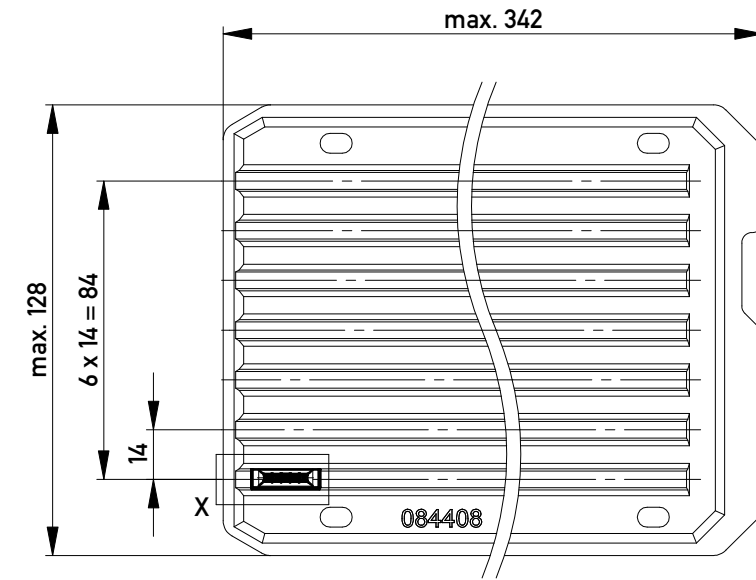

Abdeckung vorverrastet  
cover loose mounted

Abdeckung verpresst  
cover pressed on

Verpackt in Tray - tray packaging  
Verpackungseinheit 112 Stück - packaging unit 112

Einzelheit X  
detail X

Copyright by ERNI GmbH Proprietary notice pursuant to ISO 16016 to be observed.	Information: Codierung schwarz - coding black	Tolerances  All Dimensions in mm	Scale <b>3:1</b>	
	All rights reserved. Only for Information. To ensure that this is the latest version of this drawing, please contact one of the ERNI companies before using.	Subject to modification without prior notice. Drawing will not be updated.	Designation <b>F 2,54 SRC-A, 5-polig</b>	
d Index	23.07.2015 Date	www.ERNI.com	<b>100101830001</b>	K A3
			Class SRCBUG	