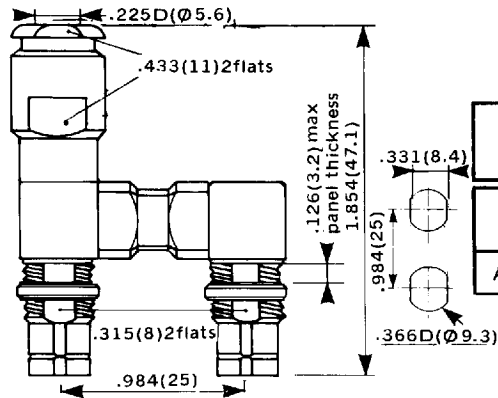

### JACK JACK CLAMP TERMINAL (screw-on or slide-on)

CABLE	S3
PART NO.	R 129 772
Assembly code	M 05

### PLUG PLUG (screw-on)

PART NO.	R 129 790 215	R 129 796 215
A dimension	.591 (15)	1.181 (30)

### PLUG PLUG (screw-on)

PART NO.	R 129 799 215
----------	---------------

### PLUG PLUG (slide-on)

PART NO.	R 129 781 215	R 129 783 215
A dimension	.591 (15)	1.181 (30)