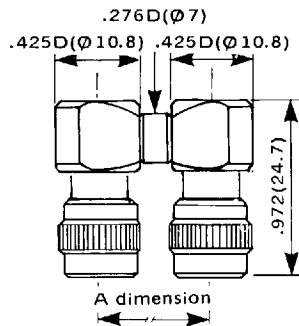

### JACK JACK CLAMP TERMINAL (screw-on or slide-on)

CABLE	S3
PART NO.	R 129 772
Assembly code	M 05

### PLUG PLUG (screw-on)

PART NO.	R 129 790 215	R 129 796 215
A dimension	.591 (15)	1.181 (30)

### PLUG PLUG (screw-on)

PART NO.	R 129 799 215
----------	---------------

### PLUG PLUG (slide-on)

PART NO.	R 129 781 215	R 129 783 215
A dimension	.591 (15)	1.181 (30)