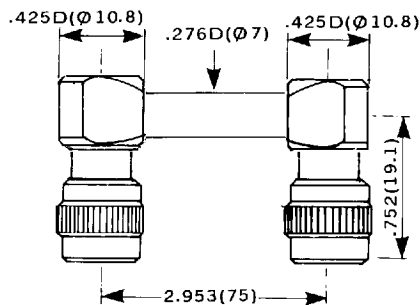

### JACK JACK CLAMP TERMINAL (screw-on or slide-on)

CABLE	S3
PART NO.	R 129 772
Assembly code	M 05

### PLUG PLUG (screw-on)

PART NO.	R 129 790 215	R 129 796 215
A dimension	.591 (15)	1.181 (30)

### PLUG PLUG (screw-on)

PART NO.	R 129 799 215
----------	---------------

### PLUG PLUG (slide-on)

PART NO.	R 129 781 215	R 129 783 215
A dimension	.591 (15)	1.181 (30)