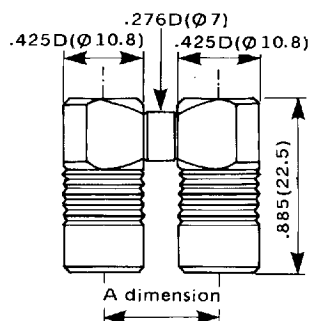

### PLUG PLUG (screw-on)

PART NO.	R 129 790 215	R 129 796 215
A dimension	.591 (15)	1.181 (30)

### PLUG PLUG (slide-on)

PART NO.	R 129 781 215	R 129 783 215
A dimension	.591 (15)	1.181 (30)