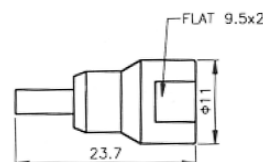

2820 SERIES.

NIPPLE JACK CRIMP

Part Number	Ω	CABLE
2820-11501	50	RG-58
2820-13501*	50	RG-174

*4 Pcs. Version

PLUG BULKHEAD RECEPTACLE

Part Number	Ω	Cable
2820-11556	50	

PLUG CRIMP

Part Number	Ω	Cable
2820-11502	50	RG-58
2820-13502*	50	RG-174

*4 Pcs. version

PLUG ATTACHED CRIMP

Part Number	Ω	CABLE
2820-11503	50	RG-58
2820-13503*	50	RG-174

*4 Pcs. version