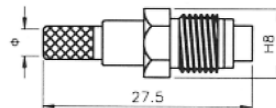

2820 SERIES.

NIPPLE JACK CRIMP

Part Number	Ω	CABLE
2820-11501	50	RG-58
2820-13501*	50	RG-174

*4 Pcs. Version

PLUG BULKHEAD RECEPTACLE

Part Number	Ω	Cable
2820-11556	50	

PLUG CRIMP

Part Number	Ω	Cable
2820-11502	50	RG-58
2820-13502*	50	RG-174

*4 Pcs. version

PLUG ATTACHED CRIMP

Part Number	Ω	CABLE
2820-11503	50	RG-58
2820-13503*	50	RG-174

*4 Pcs. version