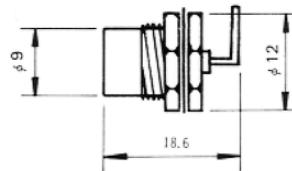

2820 SERIES.

NIPPLE JACK CRIMP

Part Number	Ω	CABLE
2820-11501	50	RG-58
2820-13501*	50	RG-174

*4 Pcs. Version

PLUG BULKHEAD RECEPTACLE

Part Number	Ω	Cable
2820-11556	50	

PLUG CRIMP

Part Number	Ω	Cable
2820-11502	50	RG-58
2820-13502*	50	RG-174

*4 Pcs. version

PLUG ATTACHED CRIMP

Part Number	Ω	CABLE
2820-11503	50	RG-58
2820-13503*	50	RG-174

*4 Pcs. version