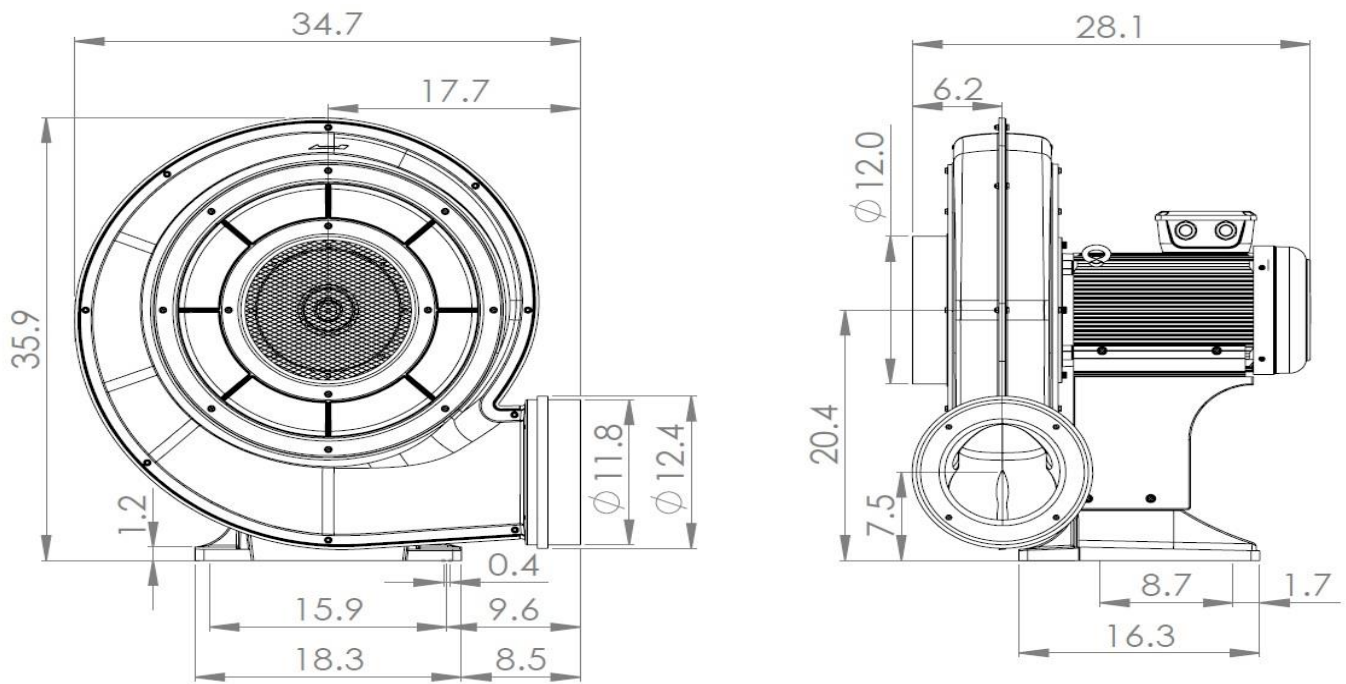

FDC-200A-7W TURBO BLOWER TECH DATA *NEW*

MOTOR WITH UL&NEMA APPROVED

DIMENSION : unit(inch)

PQ CURVE :

SPECIFICATION:

Blower

| Model | Phase | Voltage | Hz | Rated Output kW | Rated Current Amps | Max. Pressure inH ₂ O | Max. Airflow CFM | IN/OUT Inch | Noise Level dB(A) | Weight KG |
|--------------------|-------|----------------------|----|-----------------|--------------------|----------------------------------|------------------|-------------|-------------------|-----------|
| FDC-200A-7W | 3 | 208~240V 415~480V | 60 | 15 | 55/27.5 | 30 | 5850 | 12 | 109 | 155 |