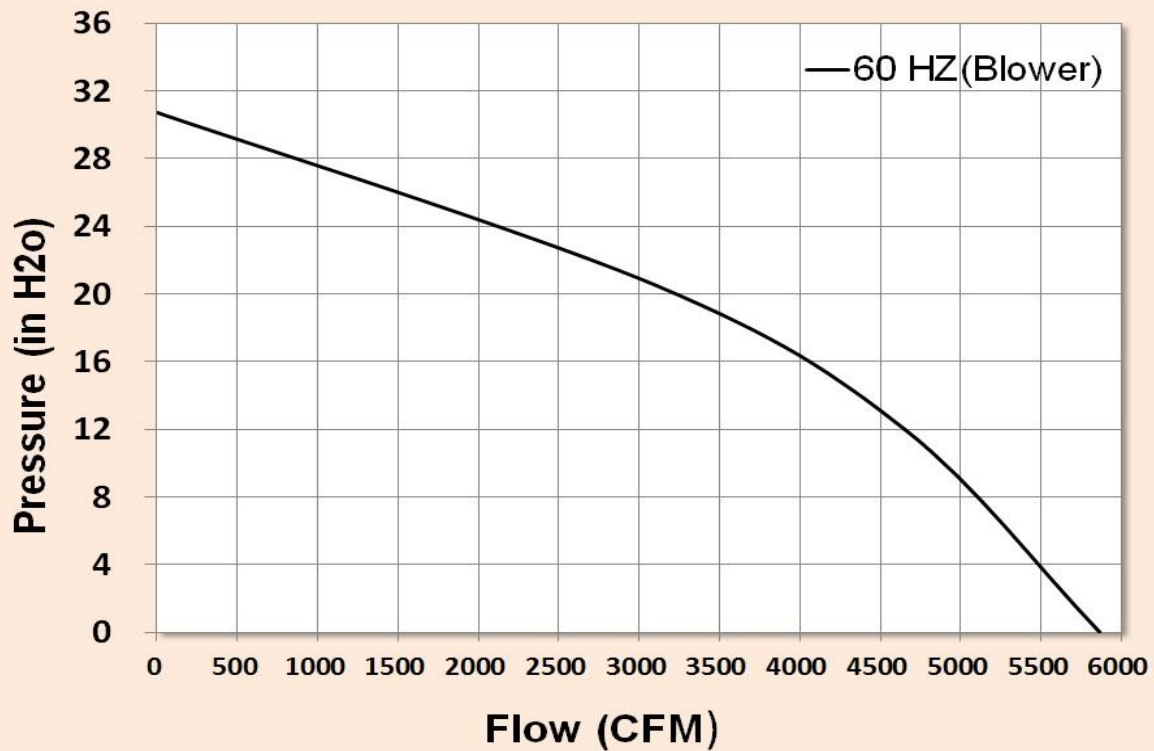

FDC-200A-7W TURBO BLOWER TECH DATA *NEW*

MOTOR WITH UL&NEMA APPROVED

DIMENSION : unit(inch)

PQ CURVE :

SPECIFICATION:

Blower

| Model | Phase | Voltage | Hz | Rated Output kW | Rated Current Amps | Max. Pressure inH ₂ O | Max. Airflow CFM | IN/OUT Inch | Noise Level dB(A) | Weight KG |
|--------------------|-------|----------------------|----|-----------------|--------------------|----------------------------------|------------------|-------------|-------------------|-----------|
| FDC-200A-7W | 3 | 208~240V 415~480V | 60 | 15 | 55/27.5 | 30 | 5850 | 12 | 109 | 155 |