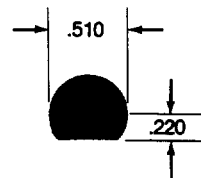

AVA NO. 232014  
BNC Jack to BNC Jack  
(Isolated)

AVA NO. 632014  
TNC Jack to TNC Jack  
(Isolated)

ADAPTER  
CHASSIS CUTOUTS

UHF

BNC & TNC

F