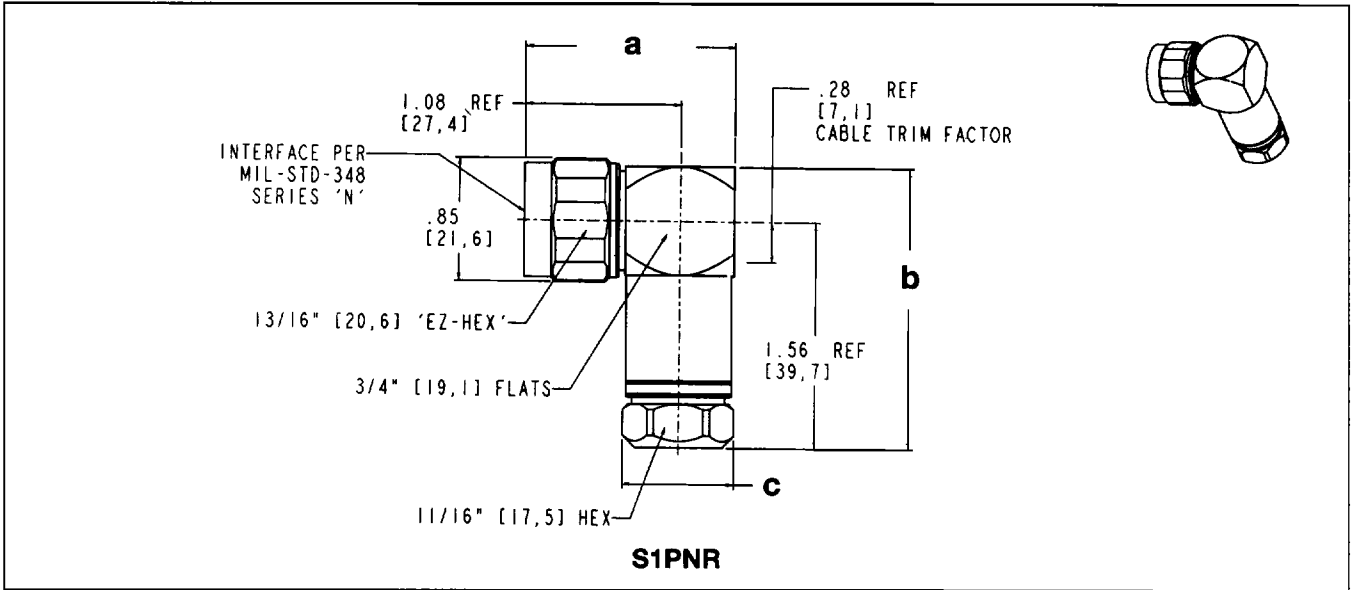

N MALE INTERFACE — STRAIGHT

Cable	Inner Attachment	a	b	Body	Contact	Amphenol Number
1/4" Helical	Solderless	1.97	.74	Silver	Gold	S1PNM
1/4" Helical	Solder	1.97	.74	Silver	Gold	S1PNM-S
3/8" Helical	Solderless	2.437	.875	Silver	Gold	S2PNM
3/8" Helical	Solder	2.437	.875	Silver	Gold	S2PNM-S
3/8" Helical	Solderless	2.437	.875	Silver	Gold	S2PNM-SO
1/2" Helical	Solderless	2.46	.950	Silver	Gold	S4PNM
1/2" Helical	Solder	2.46	.950	Silver	Gold	S4PNM-S
1/2" Helical	Solder	2.46	.950	Unplated	Silver	S4NM-S
1/2" Annular	Solderless	2.81	1.025	Silver	Gold	A4PNM
1/2" Annular	Solder	2.81	1.03	Silver	Gold	A4PNM-S
1/2" Annular	Solder	2.81	1.03	Unplated	Silver	A4NM-S
1/2" Annular	Solderless	2.81	1.025	Unplated	Silver	A4NM
7/8" Annular	Solderless	2.99	1.62	Silver	Gold	A5PNM
7/8" Annular	Solderless	2.99	1.62	Unplated	Silver	A5NM

N MALE INTERFACE — RIGHT ANGLE

Cable	Inner Attachment	a	b	c	Body	Contact	Amphenol Number
1/4" Helical	Solderless	1.45	1.94	.76	Silver	Gold	S1PNR
3/8" Helical	Solderless	1.679	2.30	.875	Silver	Gold	S2PNR-SO
1/2" Helical	Solder	1.74	1.91	.94	Silver	Gold	S4PNR-S
1/2" Helical	Solderless	1.74	2.26	.94	Silver	Gold	S4PNR
1/2" Annular	Solderless	1.80	2.53	1.00	Silver	Gold	A4PNR