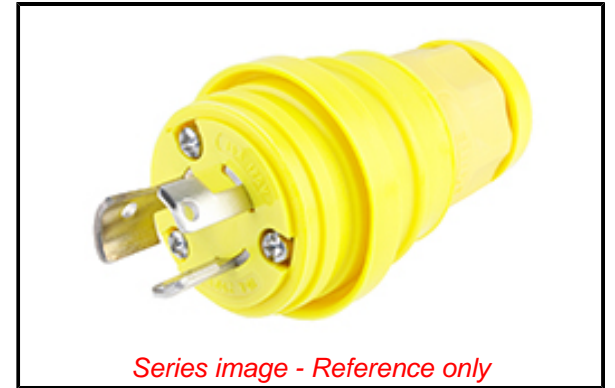

PLEASE CHECK WWW.MOLEX.COM FOR LATEST PART INFORMATION

Part Number: [1301460078](#)
Status: **Active**
Overview: [Watertite Extreme Wet-Location Wiring Solutions](#)
Description: [Watertite Extreme Plug with Locking Blade, 3 Pole/3 Wire, Non-NEMA, 15A/125V, 10A/250V, Cord Grip Body Size F2, Silicone Husk](#)

Documents:

[Datasheet (PDF)](#) [RoHS Certificate of Compliance (PDF)](#)

Agency Certification

CSA LR6837

General

Product Family	Wiring Devices
Series	130146
IP Rating	IP69K
NEMA Configuration	Non-NEMA
Overview	Watertite Extreme Wet-Location Wiring Solutions
Product Name	Watertite Extreme
Receptacle Type	N/A
Specialty	N/A
Taxonomy	Wiring Devices
Type	Plug
UPC	78678871280

Physical

Cord Grip Body Size	F2 1/2"
Flange	No
Flip Lid	No
Gender	Male
Length	N/A
Locking Blade	Yes
Net Weight	128.366/g
Poles	3-pole/3-wire

Electrical

Cord Type	N/A
Current - Maximum per Contact	15.0A
GFCI	No
Lighted Connector	No
Voltage - Maximum	250V

Material Info

Engineering Number 24W07

EU ELV

Not Relevant

EU RoHS

Not Reviewed

REACH SVHC

Not Reviewed

Halogen-Free

Status

Not Reviewed

For more information, please visit [Contact US](#)

China ROHS

Not Reviewed

ELV

Not Relevant

RoHS Phthalates

Not Reviewed

Search Parts in this Series

[130146 Series](#)