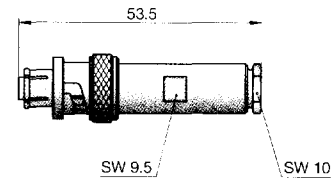

High Voltage SHV-NIM

Hochspannung SHV-NIM

Straight Jack, clamp

Kuppler gerade, klemm

Part Number	Cable Group	Assembly Instruction	Remarks	Packing Unit
57 K 101-006 A3	06,07,08	57 A	–	1
57 K 101-009 A3	09	57 A	–	1

Straight Jack, crimp

Kuppler gerade, crimp

Part Number	Cable Group	Assembly Instruction	Crimp-Inserts	Remarks	Packing Unit
57 K 101-106 A3	06,07,08	57 B	11 W 150-206	a = 13.5, b = 55.5	1
57 K 101-109 A3	09	57 B	11 W 150-209	a = 12, b = 54	1

Flange Plug

Flanschstecker

Part Number	Panel Piercing	Remarks	Packing Unit
57 S 401-200 A3	B 6	4 x 3-56, centering collar, dia 11	1

Bulkhead Plug

Einbaustecker

Part Number	Panel Piercing	Remarks	Packing Unit
57 S 501-200 A3	B 2	–	1