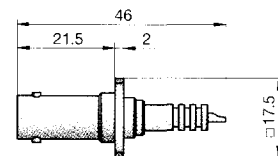

High Voltage SHV-NIM

Hochspannung SHV-NIM

Straight Jack, clamp

Kuppler gerade, klemm

Part Number	Cable Group	Assembly Instruction	Remarks	Packing Unit
57 K 101-006 A3	06,07,08	57 A	–	1
57 K 101-009 A3	09	57 A	–	1

Straight Jack, crimp

Kuppler gerade, crimp

Part Number	Cable Group	Assembly Instruction	Crimp-Inserts	Remarks	Packing Unit
57 K 101-106 A3	06,07,08	57 B	11 W 150-206	a = 13.5, b = 55.5	1
57 K 101-109 A3	09	57 B	11 W 150-209	a = 12, b = 54	1

Flange Plug

Flanschstecker

Part Number	Panel Piercing	Remarks	Packing Unit
57 S 401-200 A3	B 6	4 x 3-56, centering collar, dia 11	1

Bulkhead Plug

Einbaustecker

Part Number	Panel Piercing	Remarks	Packing Unit
57 S 501-200 A3	B 2	–	1