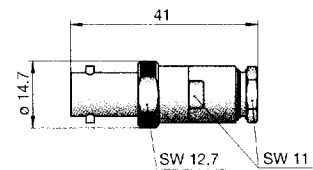

High Voltage SHV

Hochspannung SHV

Straight Plug, clamp

Stecker gerade, klemm

Part Number	Cable Group	Assembly Instruction	Remarks	Packing Unit
41 S 102-006 A1	06,07,08	41 A	–	1
41 S 102-009 A1	09	41 A	–	1

Straight Jack, clamp

Kuppler gerade, klemm

Part Number	Cable Group	Assembly Instruction	Remarks	Packing Unit
41 K 102-006 A3	06,07,08	41 B	–	1
41 K 102-009 A3	09	41 B	–	1

Bulkhead Jack

Einbaukuppler

Part Number	Panel Piercing	Remarks	Packing Unit
41 K 501-200 A3	B1	–	1