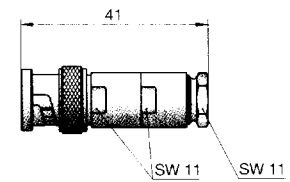

High Voltage SHV

Hochspannung SHV

Straight Plug, clamp

Stecker gerade, klemm

Part Number	Cable Group	Assembly Instruction	Remarks	Packing Unit
41 S 102-006 A1	06,07,08	41 A	–	1
41 S 102-009 A1	09	41 A	–	1

Straight Jack, clamp

Kuppler gerade, klemm

Part Number	Cable Group	Assembly Instruction	Remarks	Packing Unit
41 K 102-006 A3	06,07,08	41 B	–	1
41 K 102-009 A3	09	41 B	–	1

Bulkhead Jack

Einbaukuppler

Part Number	Panel Piercing	Remarks	Packing Unit
41 K 501-200 A3	B1	–	1