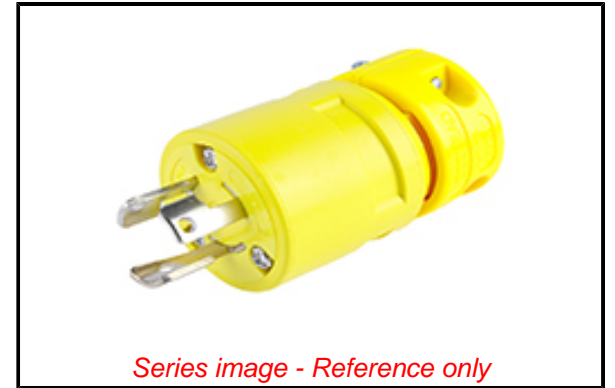

PLEASE CHECK WWW.MOLEX.COM FOR LATEST PART INFORMATION

Part Number: [1301410044](#)
Status: **Active**
Overview: [Heavy-Duty Industrial Wiring Devices](#)
Description: Super-Safeway Plug with Locking Blade, 3 Pole/3 Wire, Non-NEMA, 15A/125V, 10A/250V

Documents:

[Brochure (PDF)](#) [RoHS Certificate of Compliance (PDF)](#)

General

Product Family	Wiring Devices
Series	130141
IP Rating	N/A
NEMA Configuration	Non-NEMA Locking
Overview	Heavy-Duty Industrial Wiring Devices
Product Name	Super-Safeway
Receptacle Type	N/A
Specialty	N/A
Type	Plug
UPC	78678870480

Physical

Flange	No
Flip Lid	No
Gender	Male
Length	N/A
Locking Blade	Yes
Poles	3-pole/3-wire

Electrical

Cord Type	N/A
Current - Maximum per Contact	10.0A, 15.0A
GFCI	No
Lighted Connector	No
Voltage - Maximum	125V / 250V

Material Info

Engineering Number	2407

EU ELV

Not Relevant

EU RoHS

Not Reviewed

REACH SVHC

Not Reviewed

Halogen-Free

Status

Not Reviewed

For more information, please visit [Contact US](#)

China ROHS

Not Relevant

ELV

Not Relevant

RoHS Phthalates

Not Reviewed

Search Parts in this Series

[130141 Series](#)