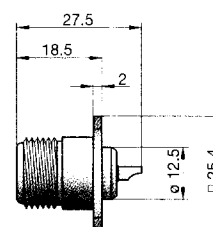

Straight Plug, crimp

Stecker gerade, crimp

Part Number	Cable Group	Assembly Instruction	Crimp-Inserts	Remarks	Packing Unit
73 S 101-118 A3	18	53 P	11 W 150-215	–	1

Straight Plug, crimp

Stecker gerade, crimp

Part Number	Cable Group	Assembly Instruction	Crimp-Inserts	Remarks	Packing Unit
73 S 104-109 A3	09	53 P	11 W 150-209	–	1

Right Angle Plug, clamp

Winkelstecker, klemm

Part Number	Cable Group	Assembly Instruction	Remarks	Packing Unit
73 S 206-009 A3	09	53 M	–	1

Flange Jack

Flansch-Kuppler

Part Number	Panel Piercing	Remarks	Packing Unit
73 K 401-200 A3	B 12	4 x dia. 3.4	25

Adaptor Straight

Adapter gerade

Part Number	Remarks	Packing Unit
73 S 101-S00 A3	–	1