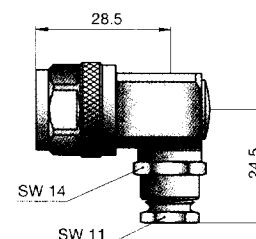

Straight Plug, crimp

Stecker gerade, crimp

Part Number	Cable Group	Assembly Instruction	Crimp-Inserts	Remarks	Packing Unit
73 S 101-118 A3	18	53 P	11 W 150-215	–	1

Straight Plug, crimp

Stecker gerade, crimp

Part Number	Cable Group	Assembly Instruction	Crimp-Inserts	Remarks	Packing Unit
73 S 104-109 A3	09	53 P	11 W 150-209	–	1

Right Angle Plug, clamp

Winkelstecker, klemm

Part Number	Cable Group	Assembly Instruction	Remarks	Packing Unit
73 S 206-009 A3	09	53 M	–	1

Flange Jack

Flansch-Kuppler

Part Number	Panel Piercing	Remarks	Packing Unit
73 K 401-200 A3	B 12	4 x dia. 3.4	25

Adaptor Straight

Adapter gerade

Part Number	Remarks	Packing Unit
73 S 101-S00 A3	–	1