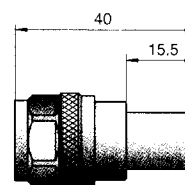

Straight Plug, crimp

Stecker gerade, crimp

Part Number	Cable Group	Assembly Instruction	Crimp-Inserts	Remarks	Packing Unit
73 S 101-118 A3	18	53 P	11 W 150-215	–	1

Straight Plug, crimp

Stecker gerade, crimp

Part Number	Cable Group	Assembly Instruction	Crimp-Inserts	Remarks	Packing Unit
73 S 104-109 A3	09	53 P	11 W 150-209	–	1

Right Angle Plug, clamp

Winkelstecker, klemm

Part Number	Cable Group	Assembly Instruction	Remarks	Packing Unit
73 S 206-009 A3	09	53 M	–	1

Flange Jack

Flansch-Kuppler

Part Number	Panel Piercing	Remarks	Packing Unit
73 K 401-200 A3	B 12	4 x dia. 3.4	25

Adaptor Straight

Adapter gerade

Part Number	Remarks	Packing Unit
73 S 101-S00 A3	–	1