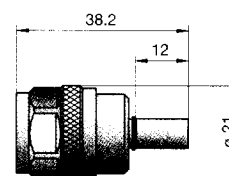

Straight Plug, crimp

Stecker gerade, crimp

Part Number	Cable Group	Assembly Instruction	Crimp-Inserts	Remarks	Packing Unit
73 S 101-118 A3	18	53 P	11 W 150-215	–	1

Straight Plug, crimp

Stecker gerade, crimp

Part Number	Cable Group	Assembly Instruction	Crimp-Inserts	Remarks	Packing Unit
73 S 104-109 A3	09	53 P	11 W 150-209	–	1

Right Angle Plug, clamp

Winkelstecker, klemm

Part Number	Cable Group	Assembly Instruction	Remarks	Packing Unit
73 S 206-009 A3	09	53 M	–	1

Flange Jack

Flansch-Kuppler

Part Number	Panel Piercing	Remarks	Packing Unit
73 K 401-200 A3	B 12	4 x dia. 3.4	25

Adaptor Straight

Adapter gerade

Part Number	Remarks	Packing Unit
73 S 101-S00 A3	–	1