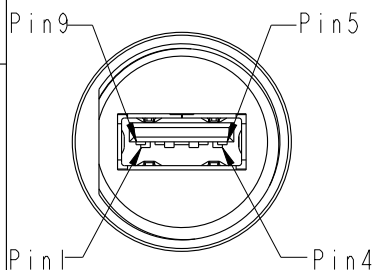

REV.	ECN NO.	DATE	SIGN	DESCRIPTION
A	Initial Release	2013/09/07	Tom_gu	Change Rev. I To Rev. A

Conn.  
UA-30AMFM-SL7BXX

XX : 01~03Meters  
01 : 01Meter  
03 : 03Meters

Cable Length(L): 01~03Meters

Pin Assignments

Braid	編織	Shield	
Orange 28AWG	橙	9	Twist
Purple 28AWG	紫	8	
Drain 28AWG		7	Twist
Yellow 28AWG	黃	6	
Blue 28AWG	藍	5	Twist
Drain 28AWG			
Black 28AWG	黑	4	Twist
Green 28AWG	綠	3	
White 28AWG	白	2	Twist
Red 28AWG	紅	1	
Wire Color		Conn.	
Pin Out			

Note:

- \*  $\varnothing$  Important Dimension.
- \* Waterproof Rate: IP67
- \* Jack: USB3.0-A Female Solder
- \* Housing: ABS, 94-V0, Black
- \* Cable: USB 3.0, (IP\*28#+D+AI/My)\*2+IP\*28#+2C\*28#+F+AI+B, Black, PVC Jacket, UV Resistant, OD=5.5mm
- \* Cable Length Tolerance: 01M:±40mm  
02M~03M:±60mm
- \* All of Drain twisted together.

UNIT:mm

TOLERANCE	
.X	±0.25
.XX	±0.1
.XXX	±0.05
ANGLES	±1°

TITLE USB3.0 Female Jack to Cable End			
SCALE 1:2	SIZE A4	SHEET 1 OF 1	
REV. A	WC-REV. A.2	QC: Inspection item	

**Amphenol LTW**  
安費諾亮泰企業股份有限公司