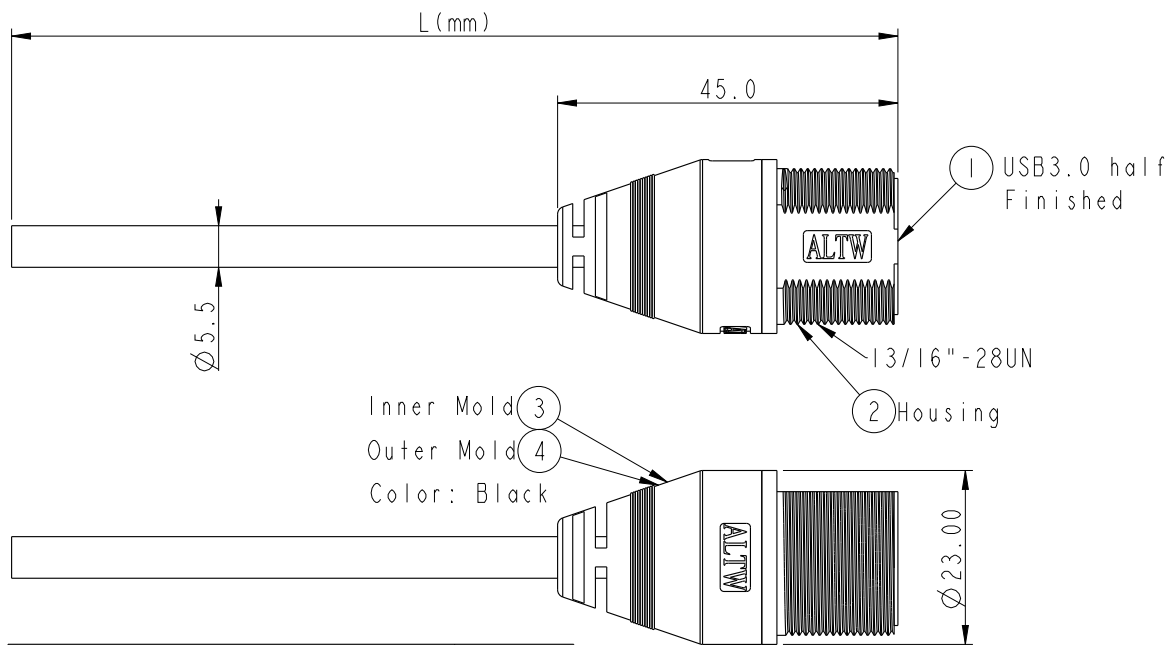

REV.	ECN NO.	DATE	SIGN	DESCRIPTION
A	Initial Release	2013/09/07	Tom_gu	Change Rev. I To Rev. A

Conn.  
UA-30AMFM-SL7BXX

XX : 01~03Meters  
01 : 01Meter  
03 : 03Meters

Cable Length(L): 01~03Meters

Pin Assignments

Braid	編織	Shield	
Orange 28AWG	橙	9	Twist
Purple 28AWG	紫	8	
Drain 28AWG		7	Twist
Yellow 28AWG	黃	6	
Blue 28AWG	藍	5	Twist
Drain 28AWG			
Black 28AWG	黑	4	Twist
Green 28AWG	綠	3	
White 28AWG	白	2	Twist
Red 28AWG	紅	1	
Wire Color		Conn.	
Pin Out			

Note:

- \*  $\varnothing$  Important Dimension.
- \* Waterproof Rate: IP67
- \* Jack: USB3.0-A Female Solder
- \* Housing: ABS, 94-V0, Black
- \* Cable: USB 3.0, (IP\*28#+D+AI/My)\*2+IP\*28#+2C\*28#+F+AI+B, Black, PVC Jacket, UV Resistant, OD=5.5mm
- \* Cable Length Tolerance: 01M:±40mm  
02M~03M:±60mm
- \* All of Drain twisted together.

UNIT:mm

TOLERANCE	
.X	±0.25
.XX	±0.1
.XXX	±0.05
ANGLES	±1°

TITLE USB3.0 Female Jack to Cable End			
SCALE 1:2	SIZE A4	SHEET 1 OF 1	
REV. A	WC-REV. A.2	QC: Inspection item	

**Amphenol LTW**  
安費諾亮泰企業股份有限公司