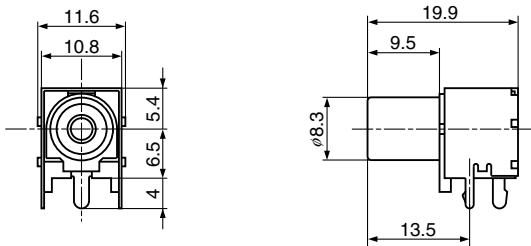

JPJ1225 Series

h = 6.5 mm

JPJ1225