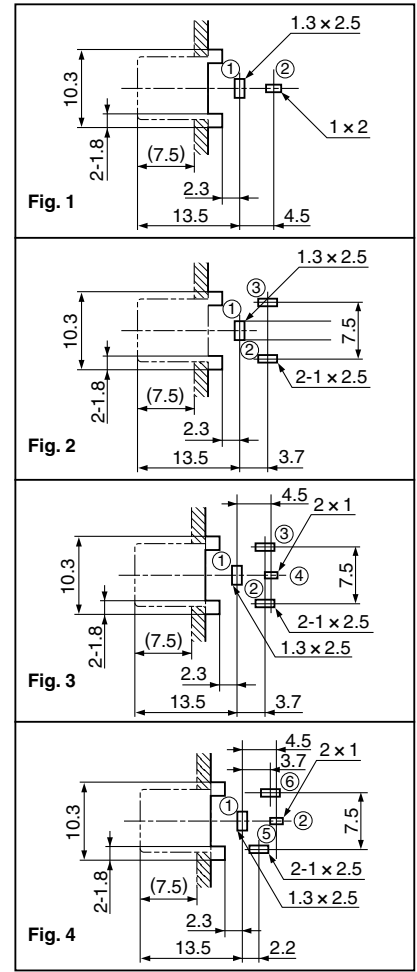

# Horizontal Type Pin Jacks

Unit: mm

## JPJ2025 Series

h = 6.5 mm

**JPJ2025**

Schematic	Housing Color	Cover			Hole Layout (Bottom view)
		Ni Plated	Solder Plated	Au Plated	
	Black	JPJ2025-01-010	JPJ2025-01-510	JPJ2025-01-810	Fig. 1
	Red	JPJ2025-01-020	JPJ2025-01-520	JPJ2025-01-820	
	White	JPJ2025-01-030	JPJ2025-01-530	JPJ2025-01-830	
	Yellow	JPJ2025-01-040	JPJ2025-01-540	JPJ2025-01-840	
	Blue	JPJ2025-01-050	JPJ2025-01-550	JPJ2025-01-850	
	Black	JPJ1025-01-010	JPJ1025-01-510	JPJ1025-01-810	Fig. 2
	Red	JPJ1025-01-020	JPJ1025-01-520	JPJ1025-01-820	
	White	JPJ1025-01-030	JPJ1025-01-530	JPJ1025-01-830	
	Yellow	JPJ1025-01-040	JPJ1025-01-540	JPJ1025-01-840	
	Blue	JPJ1025-01-050	JPJ1025-01-550	JPJ1025-01-850	
	Black	JPJ4025-01-010	JPJ4025-01-510	JPJ4025-01-810	Fig. 3
	Red	JPJ4025-01-020	JPJ4025-01-520	JPJ4025-01-820	
	White	JPJ4025-01-030	JPJ4025-01-530	JPJ4025-01-830	
	Yellow	JPJ4025-01-040	JPJ4025-01-540	JPJ4025-01-840	
	Blue	JPJ4025-01-050	JPJ4025-01-550	JPJ4025-01-850	
	Black	JPJ5025-010010	JPJ5025-010510	JPJ5025-01-810	Fig. 4
	Red	JPJ5025-010020	JPJ5025-010520	JPJ5025-01-820	
	White	JPJ5025-010030	JPJ5025-010530	JPJ5025-01-830	
	Yellow	JPJ5025-010040	JPJ5025-010540	JPJ5025-01-840	
	Blue	JPJ5025-010050	JPJ5025-010550	JPJ5025-01-850	