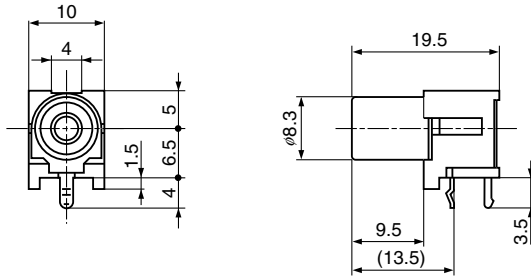

# Horizontal Type Pin Jacks

Unit: mm

## JPJ2025 Series

h = 6.5 mm

**JPJ2025**

Schematic	Housing Color	Cover			Hole Layout (Bottom view)
		Ni Plated	Solder Plated	Au Plated	
	Black	JPJ2025-01-010	JPJ2025-01-510	JPJ2025-01-810	Fig. 1
	Red	JPJ2025-01-020	JPJ2025-01-520	JPJ2025-01-820	
	White	JPJ2025-01-030	JPJ2025-01-530	JPJ2025-01-830	
	Yellow	JPJ2025-01-040	JPJ2025-01-540	JPJ2025-01-840	
	Blue	JPJ2025-01-050	JPJ2025-01-550	JPJ2025-01-850	
	Black	JPJ1025-01-010	JPJ1025-01-510	JPJ1025-01-810	Fig. 2
	Red	JPJ1025-01-020	JPJ1025-01-520	JPJ1025-01-820	
	White	JPJ1025-01-030	JPJ1025-01-530	JPJ1025-01-830	
	Yellow	JPJ1025-01-040	JPJ1025-01-540	JPJ1025-01-840	
	Blue	JPJ1025-01-050	JPJ1025-01-550	JPJ1025-01-850	
	Black	JPJ4025-01-010	JPJ4025-01-510	JPJ4025-01-810	Fig. 3
	Red	JPJ4025-01-020	JPJ4025-01-520	JPJ4025-01-820	
	White	JPJ4025-01-030	JPJ4025-01-530	JPJ4025-01-830	
	Yellow	JPJ4025-01-040	JPJ4025-01-540	JPJ4025-01-840	
	Blue	JPJ4025-01-050	JPJ4025-01-550	JPJ4025-01-850	
	Black	JPJ5025-010010	JPJ5025-010510	JPJ5025-01-810	Fig. 4
	Red	JPJ5025-010020	JPJ5025-010520	JPJ5025-01-820	
	White	JPJ5025-010030	JPJ5025-010530	JPJ5025-01-830	
	Yellow	JPJ5025-010040	JPJ5025-010540	JPJ5025-01-840	
	Blue	JPJ5025-010050	JPJ5025-010550	JPJ5025-01-850	