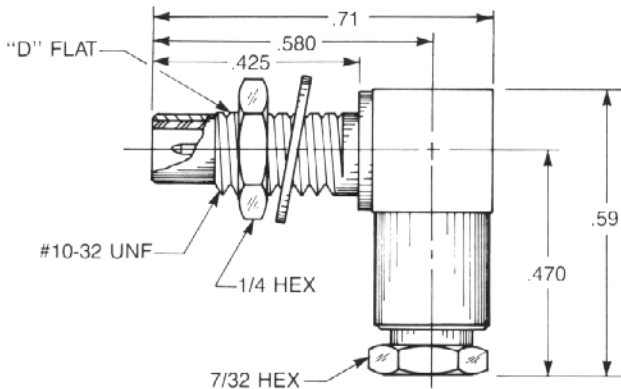

Straight Male Bulkhead Cable Jack

Clamp type for flexible cable:
1003-1551-0XX (Gold plated)
1003-7551-0XX (Nickel plated)

Solder-clamp for semi-rigid cable:
1003-1541-0XX (Gold plated)
1003-7541-0XX (Nickel plated)

QPL version available (M39012/76)

Straight Male Bulkhead Cable Jack

Crimp type for flexible cable:
1003-1571-0XX (Gold plated)
1003-7571-0XX (Nickel plated)

QPL version available (M39012/76)

Bulkhead Mounted Right Angle Male Cable Jack

Clamp type for flexible cable:
1006-1551-0XX (Gold plated)
1006-7551-0XX (Nickel plated)

Solder-clamp for semi-rigid cable:
1006-1541-0XX (Gold plated)
1006-7541-0XX (Nickel plated)

Bulkhead Mounted Right Angle Male Cable Jack

Crimp type for flexible cable:
1106-1521-0XX (Gold plated)
1106-7521-0XX (Nickel plated)

Substitute the appropriate cable group for 'XX':	
02	RG178, RG196, M17/93, M17/169
03	RG174, RG179, RG316, M17/113, M17/119, M17/172, M17/173
05	RG178DS, RG196DS
09	.141" semi-rigid, RG402, M17/130
10	.085" semi-rigid, RG405, M17/133
19	RG174DS, RG316DS, M17/152, Times RD316