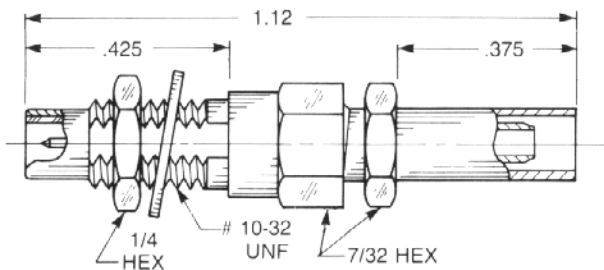

Straight Male Bulkhead Cable Jack

Clamp type for flexible cable:
1003-1551-0XX (Gold plated)
1003-7551-0XX (Nickel plated)

Solder-clamp for semi-rigid cable:
1003-1541-0XX (Gold plated)
1003-7541-0XX (Nickel plated)

QPL version available (M39012/76)

Straight Male Bulkhead Cable Jack

Crimp type for flexible cable:
1003-1571-0XX (Gold plated)
1003-7571-0XX (Nickel plated)

QPL version available (M39012/76)

Bulkhead Mounted Right Angle Male Cable Jack

Clamp type for flexible cable:
1006-1551-0XX (Gold plated)
1006-7551-0XX (Nickel plated)

Solder-clamp for semi-rigid cable:
1006-1541-0XX (Gold plated)
1006-7541-0XX (Nickel plated)

Bulkhead Mounted Right Angle Male Cable Jack

Crimp type for flexible cable:
1106-1521-0XX (Gold plated)
1106-7521-0XX (Nickel plated)

Substitute the appropriate cable group for 'XX':	
02	RG178, RG196, M17/93, M17/169
03	RG174, RG179, RG316, M17/113, M17/119, M17/172, M17/173
05	RG178DS, RG196DS
09	.141" semi-rigid, RG402, M17/130
10	.085" semi-rigid, RG405, M17/133
19	RG174DS, RG316DS, M17/152, Times RD316