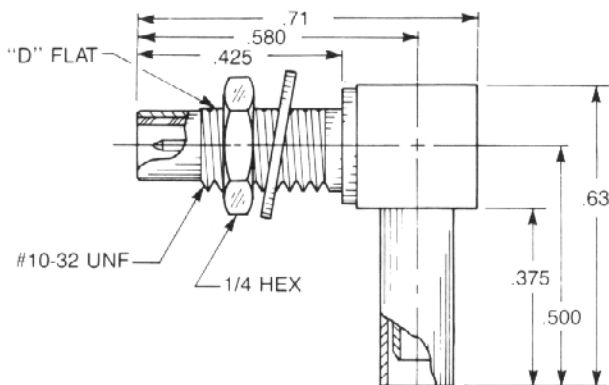

Straight Male Bulkhead Cable Jack

Clamp type for flexible cable:
1003-1551-0XX (Gold plated)
1003-7551-0XX (Nickel plated)

Solder-clamp for semi-rigid cable:
1003-1541-0XX (Gold plated)
1003-7541-0XX (Nickel plated)

QPL version available (M39012/76)

Straight Male Bulkhead Cable Jack

Crimp type for flexible cable:
1003-1571-0XX (Gold plated)
1003-7571-0XX (Nickel plated)

QPL version available (M39012/76)

Bulkhead Mounted Right Angle Male Cable Jack

Clamp type for flexible cable:
1006-1551-0XX (Gold plated)
1006-7551-0XX (Nickel plated)

Solder-clamp for semi-rigid cable:
1006-1541-0XX (Gold plated)
1006-7541-0XX (Nickel plated)

Bulkhead Mounted Right Angle Male Cable Jack

Crimp type for flexible cable:
1106-1521-0XX (Gold plated)
1106-7521-0XX (Nickel plated)

Substitute the appropriate cable group for 'XX':	
02	RG178, RG196, M17/93, M17/169
03	RG174, RG179, RG316, M17/113, M17/119, M17/172, M17/173
05	RG178DS, RG196DS
09	.141" semi-rigid, RG402, M17/130
10	.085" semi-rigid, RG405, M17/133
19	RG174DS, RG316DS, M17/152, Times RD316