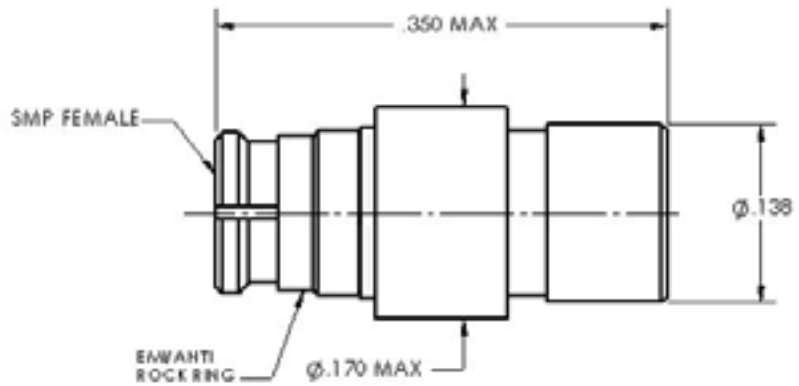

SMP FEMALE, 50 OHM, FIELD GRADE TERMINATION

Cristek PN	VSWR MAX.	FREQUENCY RANGE	POWER MAX.
MA1-SFTS-002	1.15:1 1.30:1	DC to 18 GHz 18 to 40 GHz	.25 Watts

SMP MALE, 50 OHM, FIELD GRADE TERMINATION

Cristek PN	Detent	VSWR MAX	FREQUENCY RANGE	POWER MAX.
MA1-SMTS-002-FD	Full	1.15:1 1.30:1	DC TO 18 GHZ 18 TO 40 GHZ	.25 WATTS
MA1-SMTS-002-LD	Limited			
MA1-SMTS-002-SB	Smooth			