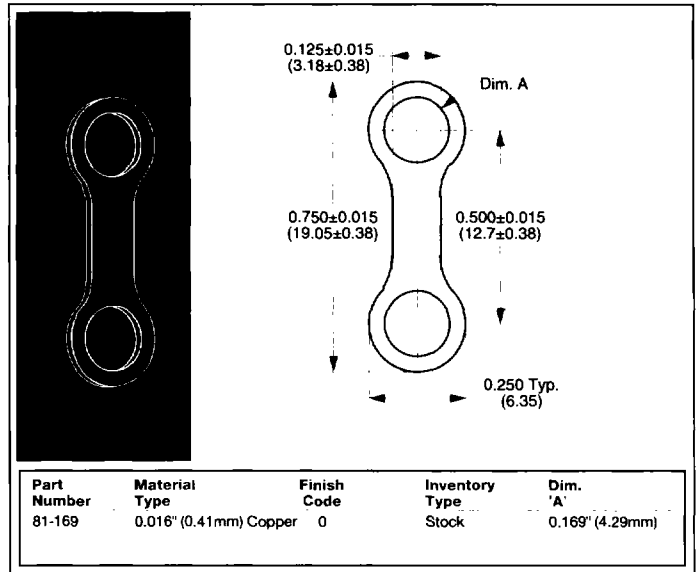

Jumper Terminals

Jumper Terminals

Part Number	Material Type	Finish Code	Inventory Type	Dim. 'A'
688-140	0.020" (0.51mm) Copper	0	Stock	0.140" (3.56mm)

Part Number	Material Type	Finish Code	Inventory Type	Dim. 'A'
167-144	0.020" (0.51mm) Brass	0	Special	0.144" (3.66mm)
167-169	0.020" (0.51mm) Brass	0	Special	0.169" (4.29mm)
167-196	0.020" (0.51mm) Brass	0	Special	0.196" (4.98mm)

Part Number	Material Type	Finish Code	Inventory Type	Dim. 'A'
687-078	0.016" (0.41mm) Brass	0	Special	0.078" (1.98mm)

Jumper Terminals

Part Number	Material Type	Finish Code	Inventory Type	Dim. 'A'	Dim. 'B'
335-196-156	0.032" (0.81mm) Brass	0	Stock	0.196" (4.98mm)	0.156" (3.96mm)

Part Number	Material Type	Finish Code	Inventory Type	Dim. 'A'
675-144	0.020" (0.51mm) Brass	0	Stock	0.144" (3.66mm)

Part Number	Material Type	Finish Code	Inventory Type	Dim. 'A'
149-156	0.020" (0.51mm) Brass	0	Stock	0.156" (3.96mm)