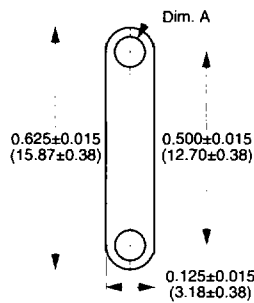

Jumper Terminals

Jumper Terminals

Part Number	Material Type	Finish Code	Inventory Type	Dim. 'A'
688-140	0.020" (0.51mm) Copper	0	Stock	0.140" (3.56mm)

Part Number	Material Type	Finish Code	Inventory Type	Dim. 'A'
167-144	0.020" (0.51mm) Brass	0	Special	0.144" (3.66mm)
167-169	0.020" (0.51mm) Brass	0	Special	0.169" (4.29mm)
167-196	0.020" (0.51mm) Brass	0	Special	0.196" (4.98mm)

Part Number	Material Type	Finish Code	Inventory Type	Dim. 'A'
687-078	0.016" (0.41mm) Brass	0	Special	0.078" (1.98mm)

Jumper Terminals

Part Number	Material Type	Finish Code	Inventory Type	Dim. 'A'	Dim. 'B'
335-196-156	0.032" (0.81mm) Brass	0	Stock	0.196" (4.98mm)	0.156" (3.96mm)

Part Number	Material Type	Finish Code	Inventory Type	Dim. 'A'
675-144	0.020" (0.51mm) Brass	0	Stock	0.144" (3.66mm)

Part Number	Material Type	Finish Code	Inventory Type	Dim. 'A'
149-156	0.020" (0.51mm) Brass	0	Stock	0.156" (3.96mm)