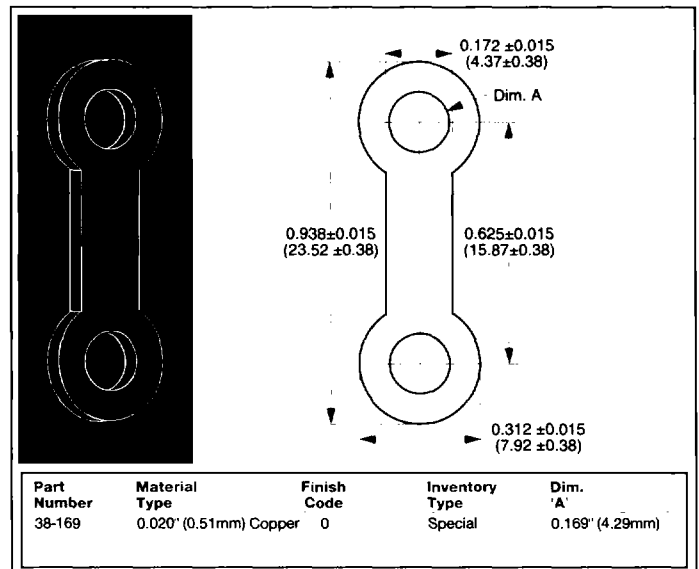

Jumper Terminals

Jumper Terminals

Part Number	Material Type	Finish Code	Inventory Type	Dim. 'A'
688-140	0.020" (0.51mm) Copper	0	Stock	0.140" (3.56mm)

Part Number	Material Type	Finish Code	Inventory Type	Dim. 'A'
167-144	0.020" (0.51mm) Brass	0	Special	0.144" (3.66mm)
167-169	0.020" (0.51mm) Brass	0	Special	0.169" (4.29mm)
167-196	0.020" (0.51mm) Brass	0	Special	0.196" (4.98mm)

Part Number	Material Type	Finish Code	Inventory Type	Dim. 'A'
687-078	0.016" (0.41mm) Brass	0	Special	0.078" (1.98mm)

Jumper Terminals

Part Number	Material Type	Finish Code	Inventory Type	Dim. 'A'	Dim. 'B'
335-196-156	0.032" (0.81mm) Brass	0	Stock	0.196" (4.98mm)	0.156" (3.96mm)

Part Number	Material Type	Finish Code	Inventory Type	Dim. 'A'
675-144	0.020" (0.51mm) Brass	0	Stock	0.144" (3.66mm)

Part Number	Material Type	Finish Code	Inventory Type	Dim. 'A'
149-156	0.020" (0.51mm) Brass	0	Stock	0.156" (3.96mm)