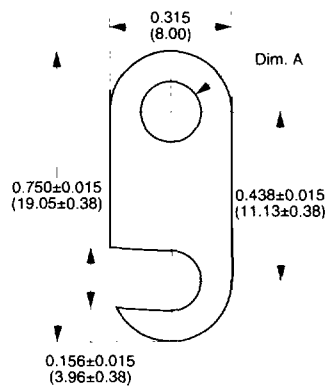

Jumper Terminals

Jumper Terminals

Part Number	Material Type	Finish Code	Inventory Type	Dim. 'A'
688-140	0.020" (0.51mm) Copper	0	Stock	0.140" (3.56mm)

Part Number	Material Type	Finish Code	Inventory Type	Dim. 'A'
167-144	0.020" (0.51mm) Brass	0	Special	0.144" (3.66mm)
167-169	0.020" (0.51mm) Brass	0	Special	0.169" (4.29mm)
167-196	0.020" (0.51mm) Brass	0	Special	0.196" (4.98mm)

Part Number	Material Type	Finish Code	Inventory Type	Dim. 'A'
687-078	0.016" (0.41mm) Brass	0	Special	0.078" (1.98mm)

Jumper Terminals

Part Number	Material Type	Finish Code	Inventory Type	Dim. 'A'	Dim. 'B'
335-196-156	0.032" (0.81mm) Brass	0	Stock	0.196" (4.98mm)	0.156" (3.96mm)

Part Number	Material Type	Finish Code	Inventory Type	Dim. 'A'
675-144	0.020" (0.51mm) Brass	0	Stock	0.144" (3.66mm)

Part Number	Material Type	Finish Code	Inventory Type	Dim. 'A'
149-156	0.020" (0.51mm) Brass	0	Stock	0.156" (3.96mm)