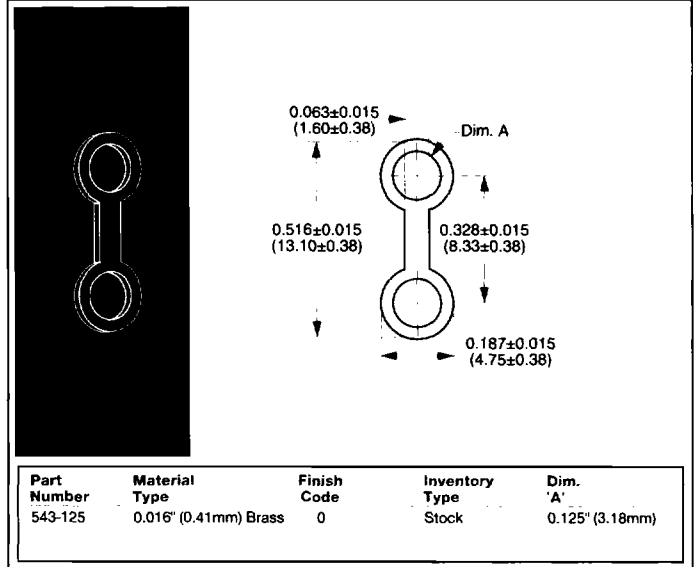

Jumper Terminals

Jumper Terminals

Part Number	Material Type	Finish Code	Inventory Type	Dim. 'A'
688-140	0.020" (0.51mm) Copper	0	Stock	0.140" (3.56mm)

Part Number	Material Type	Finish Code	Inventory Type	Dim. 'A'
167-144	0.020" (0.51mm) Brass	0	Special	0.144" (3.66mm)
167-169	0.020" (0.51mm) Brass	0	Special	0.169" (4.29mm)
167-196	0.020" (0.51mm) Brass	0	Special	0.196" (4.98mm)

Part Number	Material Type	Finish Code	Inventory Type	Dim. 'A'
687-078	0.016" (0.41mm) Brass	0	Special	0.078" (1.98mm)

Jumper Terminals

Part Number	Material Type	Finish Code	Inventory Type	Dim. 'A'	Dim. 'B'
335-196-156	0.032" (0.81mm) Brass	0	Stock	0.196" (4.98mm)	0.156" (3.96mm)

Part Number	Material Type	Finish Code	Inventory Type	Dim. 'A'
675-144	0.020" (0.51mm) Brass	0	Stock	0.144" (3.66mm)

Part Number	Material Type	Finish Code	Inventory Type	Dim. 'A'
149-156	0.020" (0.51mm) Brass	0	Stock	0.156" (3.96mm)