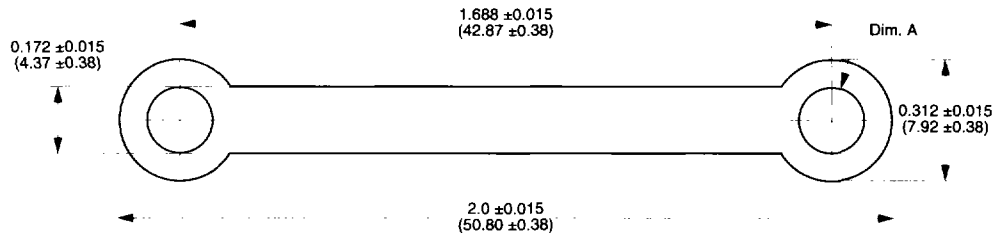

Jumper Terminals

Jumper Terminals

Part Number	Material Type	Finish Code	Inventory Type	Dim. 'A'
688-140	0.020" (0.51mm) Copper	0	Stock	0.140" (3.56mm)

Part Number	Material Type	Finish Code	Inventory Type	Dim. 'A'
167-144	0.020" (0.51mm) Brass	0	Special	0.144" (3.66mm)
167-169	0.020" (0.51mm) Brass	0	Special	0.169" (4.29mm)
167-196	0.020" (0.51mm) Brass	0	Special	0.196" (4.98mm)

Part Number	Material Type	Finish Code	Inventory Type	Dim. 'A'
687-078	0.016" (0.41mm) Brass	0	Special	0.078" (1.98mm)

Jumper Terminals

Part Number	Material Type	Finish Code	Inventory Type	Dim. 'A'	Dim. 'B'
335-196-156	0.032" (0.81mm) Brass	0	Stock	0.196" (4.98mm)	0.156" (3.96mm)

Part Number	Material Type	Finish Code	Inventory Type	Dim. 'A'
675-144	0.020" (0.51mm) Brass	0	Stock	0.144" (3.66mm)

Part Number	Material Type	Finish Code	Inventory Type	Dim. 'A'
149-156	0.020" (0.51mm) Brass	0	Stock	0.156" (3.96mm)