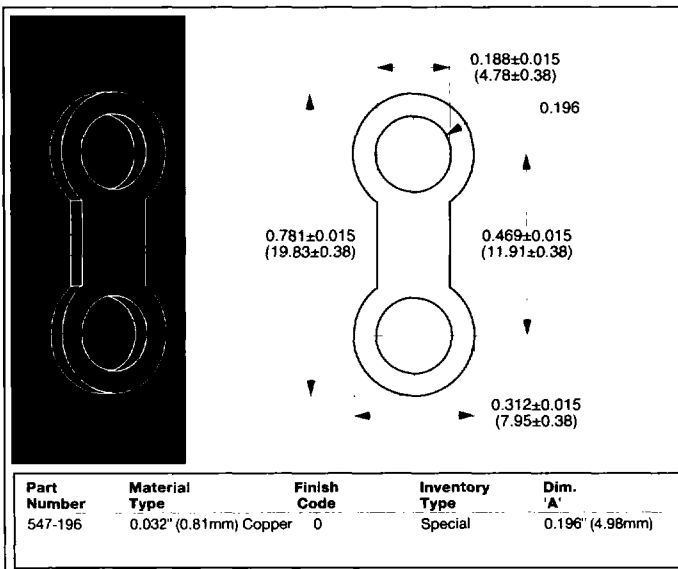

Jumper Terminals

Jumper Terminals

Part Number	Material Type	Finish Code	Inventory Type	Dim. 'A'
688-140	0.020" (0.51mm) Copper	0	Stock	0.140" (3.56mm)

Part Number	Material Type	Finish Code	Inventory Type	Dim. 'A'
167-144	0.020" (0.51mm) Brass	0	Special	0.144" (3.66mm)
167-169	0.020" (0.51mm) Brass	0	Special	0.169" (4.29mm)
167-196	0.020" (0.51mm) Brass	0	Special	0.196" (4.98mm)

Part Number	Material Type	Finish Code	Inventory Type	Dim. 'A'
687-078	0.016" (0.41mm) Brass	0	Special	0.078" (1.98mm)

Jumper Terminals

Part Number	Material Type	Finish Code	Inventory Type	Dim. 'A'	Dim. 'B'
335-196-156	0.032" (0.81mm) Brass	0	Stock	0.196" (4.98mm)	0.156" (3.96mm)

Part Number	Material Type	Finish Code	Inventory Type	Dim. 'A'
675-144	0.020" (0.51mm) Brass	0	Stock	0.144" (3.66mm)

Part Number	Material Type	Finish Code	Inventory Type	Dim. 'A'
149-156	0.020" (0.51mm) Brass	0	Stock	0.156" (3.96mm)