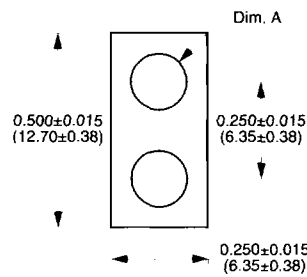

Jumper Terminals

Jumper Terminals

Part Number	Material Type	Finish Code	Inventory Type	Dim. 'A'
688-140	0.020" (0.51mm) Copper	0	Stock	0.140" (3.56mm)

Part Number	Material Type	Finish Code	Inventory Type	Dim. 'A'
167-144	0.020" (0.51mm) Brass	0	Special	0.144" (3.66mm)
167-169	0.020" (0.51mm) Brass	0	Special	0.169" (4.29mm)
167-196	0.020" (0.51mm) Brass	0	Special	0.196" (4.98mm)

Part Number	Material Type	Finish Code	Inventory Type	Dim. 'A'
687-078	0.016" (0.41mm) Brass	0	Special	0.078" (1.98mm)

Jumper Terminals

Part Number	Material Type	Finish Code	Inventory Type	Dim. 'A'	Dim. 'B'
335-196-156	0.032" (0.81mm) Brass	0	Stock	0.196" (4.98mm)	0.156" (3.96mm)

Part Number	Material Type	Finish Code	Inventory Type	Dim. 'A'
675-144	0.020" (0.51mm) Brass	0	Stock	0.144" (3.66mm)

Part Number	Material Type	Finish Code	Inventory Type	Dim. 'A'
149-156	0.020" (0.51mm) Brass	0	Stock	0.156" (3.96mm)