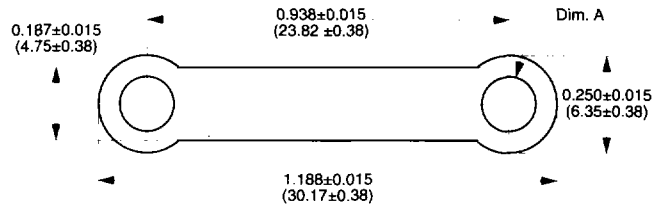

Jumper Terminals

Jumper Terminals

Part Number	Material Type	Finish Code	Inventory Type	Dim. 'A'
688-140	0.020" (0.51mm) Copper	0	Stock	0.140" (3.56mm)

Part Number	Material Type	Finish Code	Inventory Type	Dim. 'A'
167-144	0.020" (0.51mm) Brass	0	Special	0.144" (3.66mm)
167-169	0.020" (0.51mm) Brass	0	Special	0.169" (4.29mm)
167-196	0.020" (0.51mm) Brass	0	Special	0.196" (4.98mm)

Part Number	Material Type	Finish Code	Inventory Type	Dim. 'A'
687-078	0.016" (0.41mm) Brass	0	Special	0.078" (1.98mm)

Jumper Terminals

Part Number	Material Type	Finish Code	Inventory Type	Dim. 'A'	Dim. 'B'
335-196-156	0.032" (0.81mm) Brass	0	Stock	0.196" (4.98mm)	0.156" (3.96mm)

Part Number	Material Type	Finish Code	Inventory Type	Dim. 'A'
675-144	0.020" (0.51mm) Brass	0	Stock	0.144" (3.66mm)

Part Number	Material Type	Finish Code	Inventory Type	Dim. 'A'
149-156	0.020" (0.51mm) Brass	0	Stock	0.156" (3.96mm)