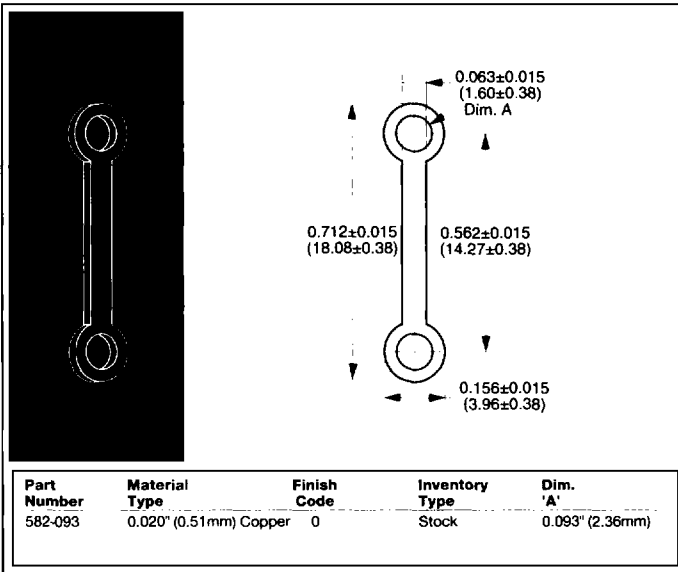

Jumper Terminals

Jumper Terminals

Part Number	Material Type	Finish Code	Inventory Type	Dim. 'A'
688-140	0.020" (0.51mm) Copper	0	Stock	0.140" (3.56mm)

Part Number	Material Type	Finish Code	Inventory Type	Dim. 'A'
167-144	0.020" (0.51mm) Brass	0	Special	0.144" (3.66mm)
167-169	0.020" (0.51mm) Brass	0	Special	0.169" (4.29mm)
167-196	0.020" (0.51mm) Brass	0	Special	0.196" (4.98mm)

Part Number	Material Type	Finish Code	Inventory Type	Dim. 'A'
687-078	0.016" (0.41mm) Brass	0	Special	0.078" (1.98mm)

Jumper Terminals

Part Number	Material Type	Finish Code	Inventory Type	Dim. 'A'	Dim. 'B'
335-196-156	0.032" (0.81mm) Brass	0	Stock	0.196" (4.98mm)	0.156" (3.96mm)

Part Number	Material Type	Finish Code	Inventory Type	Dim. 'A'
675-144	0.020" (0.51mm) Brass	0	Stock	0.144" (3.66mm)

Part Number	Material Type	Finish Code	Inventory Type	Dim. 'A'
149-156	0.020" (0.51mm) Brass	0	Stock	0.156" (3.96mm)