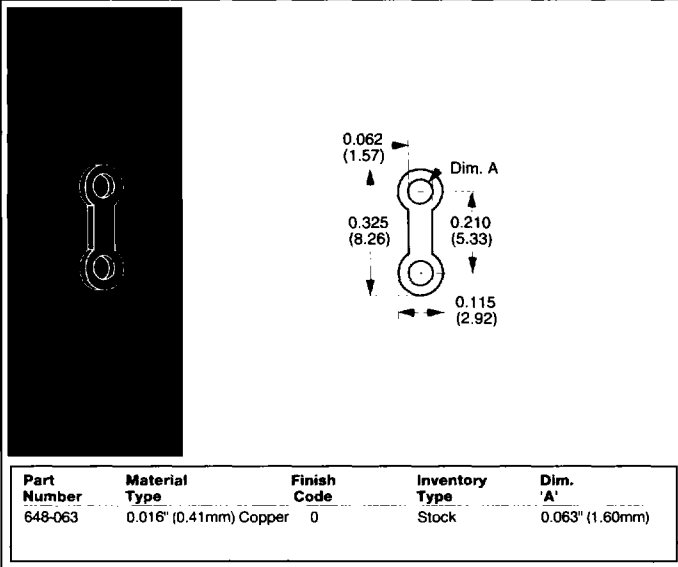

Jumper Terminals

Jumper Terminals

Part Number	Material Type	Finish Code	Inventory Type	Dim. 'A'
688-140	0.020" (0.51mm) Copper	0	Stock	0.140" (3.56mm)

Part Number	Material Type	Finish Code	Inventory Type	Dim. 'A'
167-144	0.020" (0.51mm) Brass	0	Special	0.144" (3.66mm)
167-169	0.020" (0.51mm) Brass	0	Special	0.169" (4.29mm)
167-196	0.020" (0.51mm) Brass	0	Special	0.196" (4.98mm)

Part Number	Material Type	Finish Code	Inventory Type	Dim. 'A'
687-078	0.016" (0.41mm) Brass	0	Special	0.078" (1.98mm)

Jumper Terminals

Part Number	Material Type	Finish Code	Inventory Type	Dim. 'A'	Dim. 'B'
335-196-156	0.032" (0.81mm) Brass	0	Stock	0.196" (4.98mm)	0.156" (3.96mm)

Part Number	Material Type	Finish Code	Inventory Type	Dim. 'A'
675-144	0.020" (0.51mm) Brass	0	Stock	0.144" (3.66mm)

Part Number	Material Type	Finish Code	Inventory Type	Dim. 'A'
149-156	0.020" (0.51mm) Brass	0	Stock	0.156" (3.96mm)