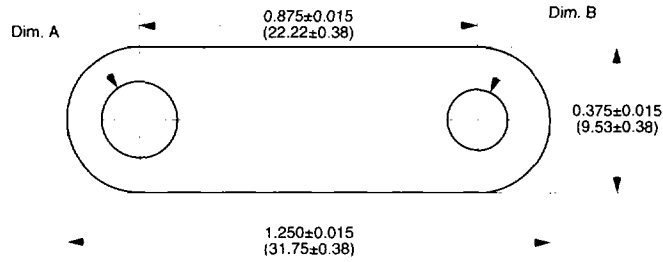

Jumper Terminals

Jumper Terminals

Part Number	Material Type	Finish Code	Inventory Type	Dim. 'A'
688-140	0.020" (0.51mm) Copper	0	Stock	0.140" (3.56mm)

Part Number	Material Type	Finish Code	Inventory Type	Dim. 'A'
167-144	0.020" (0.51mm) Brass	0	Special	0.144" (3.66mm)
167-169	0.020" (0.51mm) Brass	0	Special	0.169" (4.29mm)
167-196	0.020" (0.51mm) Brass	0	Special	0.196" (4.98mm)

Part Number	Material Type	Finish Code	Inventory Type	Dim. 'A'
687-078	0.016" (0.41mm) Brass	0	Special	0.078" (1.98mm)

Jumper Terminals

Part Number	Material Type	Finish Code	Inventory Type	Dim. 'A'	Dim. 'B'
335-196-156	0.032" (0.81mm) Brass	0	Stock	0.196" (4.98mm)	0.156" (3.96mm)

Part Number	Material Type	Finish Code	Inventory Type	Dim. 'A'
675-144	0.020" (0.51mm) Brass	0	Stock	0.144" (3.66mm)

Part Number	Material Type	Finish Code	Inventory Type	Dim. 'A'
149-156	0.020" (0.51mm) Brass	0	Stock	0.156" (3.96mm)