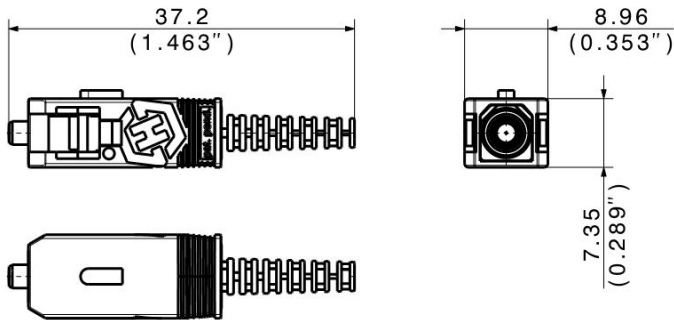

PS24_SCUS_0000_SM09E_XX.X_S0

Description

24 pigtail set, SC-HQ BTW, UPC, fiber 0.9mm_XX.X_fiber colour EN / IEC, SM G.652.D

Features	Features
- Push-pull connector	
- One-piece design for easy and quick termination	
- High mechanical and thermal resistance according to Telcordia GR-326-CORE	

Technical Data

General Data

Description	Values
General Typ	SC pigtail
Operation temperature	-40 up to 85°C
RoHS compliant 2001/65/EU	Yes
REACH compliant	Yes

Connector left

Description	Values
Connector typ	SC pigtail
Polish	UPC
Color Housing	Black
Color Boot	Blue
Design connector acc. To	IEC 61754-4, TIA 604-3
Performance class H+S	S
Insertion loss 97% dB / mean dB	0.25 / 0.12
Return Loss	50
Durability	1000
Performance class H+S	0

Cable

Description	Values
Cable typ	Semi-tight Tube
Fiber count	1
Fiber	1 x 0.9 mm
Fiber typ	E9/125-SM ultra G.652.D / G.657.A1

PS24_SCUS_0000_SM09E_XX.X_S0

Technical Drawing

Ordering information

Meter (m)	Item number	Description
2	85019807	PS24_SCUS_0000_SM09E_02.0_S0