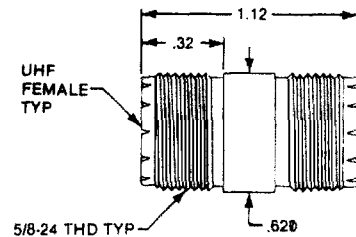

UHF CONNECTORS

GU-59

- Adapts RG-59B/U to 50Ω UHF
- All brass construction
- Bright acid tin plating
- Use G-CRT crimp tool

GPL-258

- 50Ω jack-to-jack adapter
- All brass construction
- Bright acid tin plating

GM-UHF

- Adapter sleeve converts 75Ω Type M plug to 50Ω UHF plug
- Brass
- Bright acid tin plating

NS-3114-1

- Adapts KS entry port to 50Ω UHF jack
- All brass construction
- Bright acid tin plating

GILBERT ENGINEERING CO., INC.