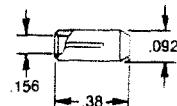

GM-UHF

- Adapter sleeve converts 75Ω Type M plug to 50Ω UHF plug
- Brass
- Bright acid tin plating

NS-3114-1

- Adapts KS entry port to 50Ω UHF jack
- All brass construction
- Bright acid tin plating

GILBERT ENGINEERING CO., INC.