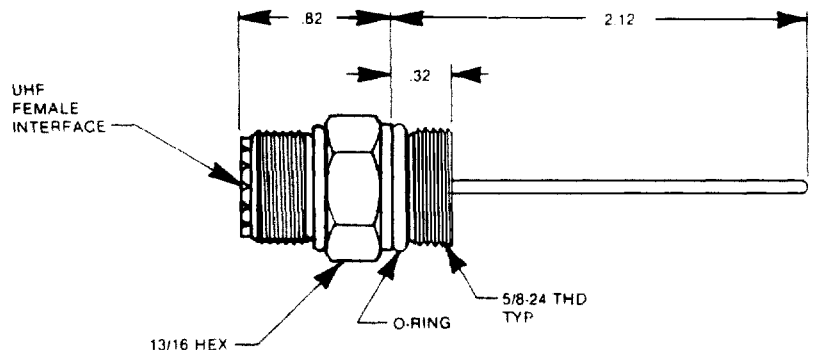

UHF CONNECTORS

GU-59

- Adapts RG-59B/U to 50Ω UHF
- All brass construction
- Bright acid tin plating
- Use G-CRT crimp tool

GPL-258

- 50Ω jack-to-jack adapter
- All brass construction
- Bright acid tin plating

GM-UHF

- Adapter sleeve converts 75Ω Type M plug to 50Ω UHF plug
- Brass
- Bright acid tin plating

NS-3114-1

- Adapts KS entry port to 50Ω UHF jack
- All brass construction
- Bright acid tin plating

GILBERT ENGINEERING CO., INC.