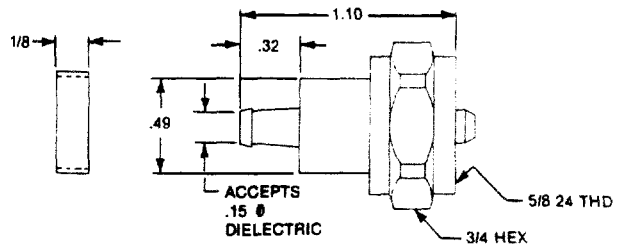

UHF CONNECTORS

GU-59

- Adapts RG-59B/U to 50Ω UHF
- All brass construction
- Bright acid tin plating
- Use G-CRT crimp tool

GPL-258

- 50Ω jack-to-jack adapter
- All brass construction
- Bright acid tin plating

GM-UHF

- Adapter sleeve converts 75Ω Type M plug to 50Ω UHF plug
- Brass
- Bright acid tin plating

NS-3114-1

- Adapts KS entry port to 50Ω UHF jack
- All brass construction
- Bright acid tin plating

GILBERT ENGINEERING CO., INC.