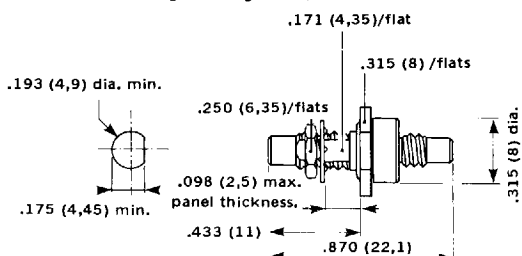

FEMALE - FEMALE (plug - plug)

PART
NUMBER

R 112 704

MALE - MALE BULKHEAD (jack - jack)

PART
NUMBER

R 112 720

MALE - MALE HERMETICALLY SEALED BULKHEAD (jack - jack)

PART
NUMBER

R 112 753

TEE MALE - MALE/FEMALE TEE MALE - MALE/MALE (jack - jack/plug) (jack - jack/jack)

PART
NUMBER

R 112 780 fig. A

R 112 781 fig. B

fig A

fig B