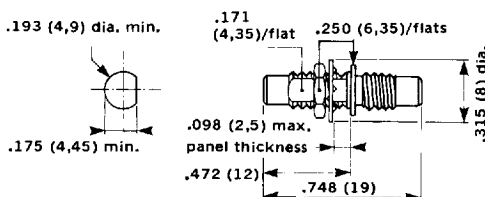

FEMALE - FEMALE (plug - plug)

PART
NUMBER

R 112 704

MALE - MALE BULKHEAD (jack - jack)

PART
NUMBER

R 112 720

MALE - MALE HERMETICALLY SEALED BULKHEAD (jack - jack)

PART
NUMBER

R 112 753

TEE MALE - MALE/FEMALE TEE MALE - MALE/MALE (jack - jack/plug) (jack - jack/jack)

PART
NUMBER

R 112 780 fig. A

R 112 781 fig. B

fig A

fig B