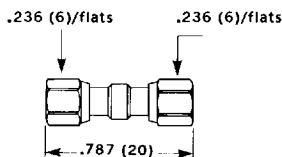

FEMALE - FEMALE (plug - plug)

PART
NUMBER

R 112 704

MALE - MALE BULKHEAD (jack - jack)

PART
NUMBER

R 112 720

MALE - MALE HERMETICALLY SEALED BULKHEAD (jack - jack)

PART
NUMBER

R 112 753

TEE MALE - MALE/FEMALE TEE MALE - MALE/MALE (jack - jack/plug) (jack - jack/jack)

PART
NUMBER

R 112 780 fig. A

R 112 781 fig. B

fig A

fig B