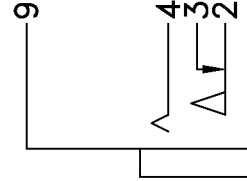

SPECIFICATIONS:

RATING: 12V DC @ 1A

WITHSTAND VOLTAGE:

500V AC FOR 1 MINUTE

INSERTION FORCE:

BEFORE TEST OR INITIAL: 0.5KG TO 3KG

AFTER LIFE TEST: 0.3KG TO 3KG

EXTRACTION FORCE:

BEFORE TEST OR INITIAL: 0.5KG TO 3KG

AFTER LIFE TEST: 0.3KG TO 3KG

INSULATION RESISTANCE:

100 MEGA-OHMS MIN. @ 500V DC

CONTACT RESISTANCE: 100mA AND @ FREQ. OF 1KHZ

BEFORE TEST OR INITIAL: 30 MILLI-OHMS MAX

AFTER LIFE TEST: 60 MILLI-OHMS MAX AT BELOW

100mA AND @ FREQ. OF 1KHZ

LIFE TEST:

5,000 CYCLES OF INSERTION AND EXTRACTION

@ 20 TO 30 CYCLES PER MINUTE UNDER NO LOAD