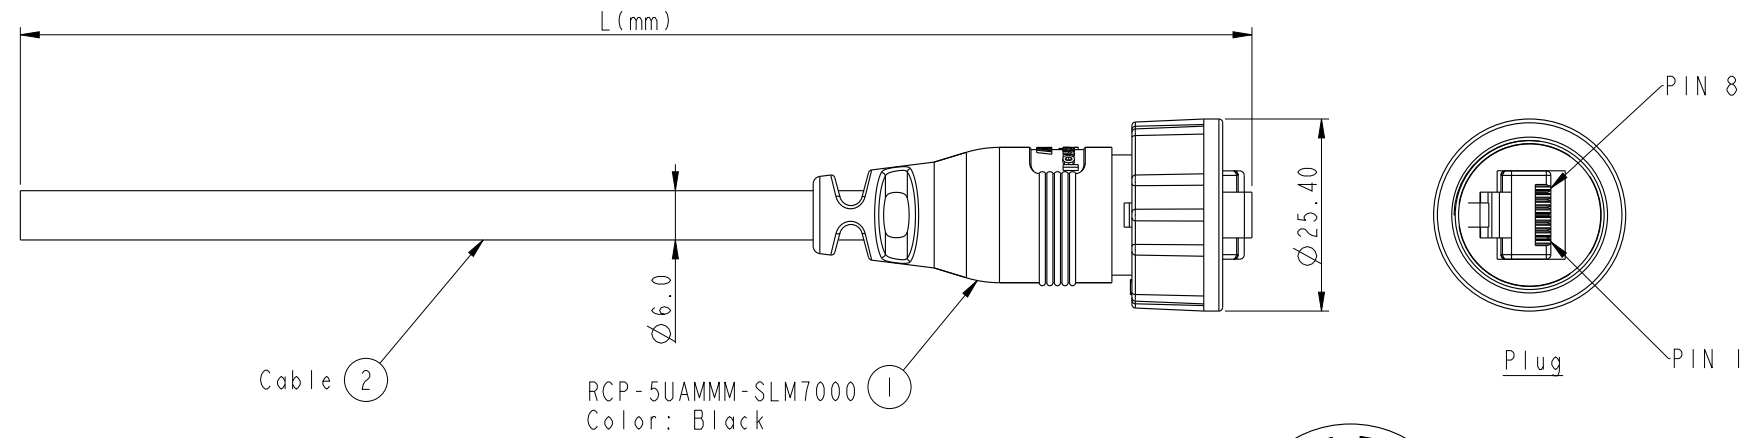

THIS DOCUMENT IS SUBJECT TO CHANGE WITHOUT NOTICE. IT IS CONFIDENTIAL AND A PROPERTY OF Amphenol LTW. DISCLOSURE TO THIRD PARTY HAS TO BE AUTHORIZED BY Amphenol LTW.

REV.	ECN NO.	DATE	SIGN	DESCRIPTION

Pin Out		Plug
Wire Color	Plug	
Drain Wire	接地	
Brown	棕	8
Brown/white	棕/白	7
Green	綠	6
Blue/white	藍/白	5
Blue	藍	4
Green/white	綠/白	3
Orange	橙	2
Orange/white	橙/白	1

RCP-5UAMMM-SLM7AXX

XX: 01~99Meter
 01: 01Meter
 02: 02Meters
 ...
 99: 99Meters
 Cable Length(L):01~99Meters
 X:
 (A)CAT5E UTP

Note:
 * (C) Important Dimension
 * Waterproof Rate:IP67.
 * Plug:PC,UL94V-2,Gold Plated,
 * Screw Nut:Nylon+GF,Black.
 * Gasket:EPDM,Black.
 * Cable: (A)CAT5E UTP,OD Max.:Ø6.0,Black.
 * Cable Length Tolerance: 01M:±40mm
 02~05M:±60mm
 06~10M:±100mm
 11~30M:±200mm
 30~99M:±500mm

UNIT:mm		TITLE	RJ45,C SIZE		ITEM NO	DRAWN BY	DATE
		CABLE 3P_LOCK 5E M CONN M PIN		Amphenol LTW	RCP-5UAMMM-SLM7AXX	Laurence_zang	2013-04-19
TOLERANCE		SCALE	SIZE	SHEET	OF	CHECKED BY	DATE
.X ±0.25		1:1	A4	1	1	RAISON	2013-04-19
.XX ±0.1		REV.	WC-REV.	QC: Inspection item		APPROVED BY	DATE
.XXX ±0.05		A	A.16	安費諾亮泰企業股份有限公司		VICTOR	2013-04-19
ANGLES ±1°							