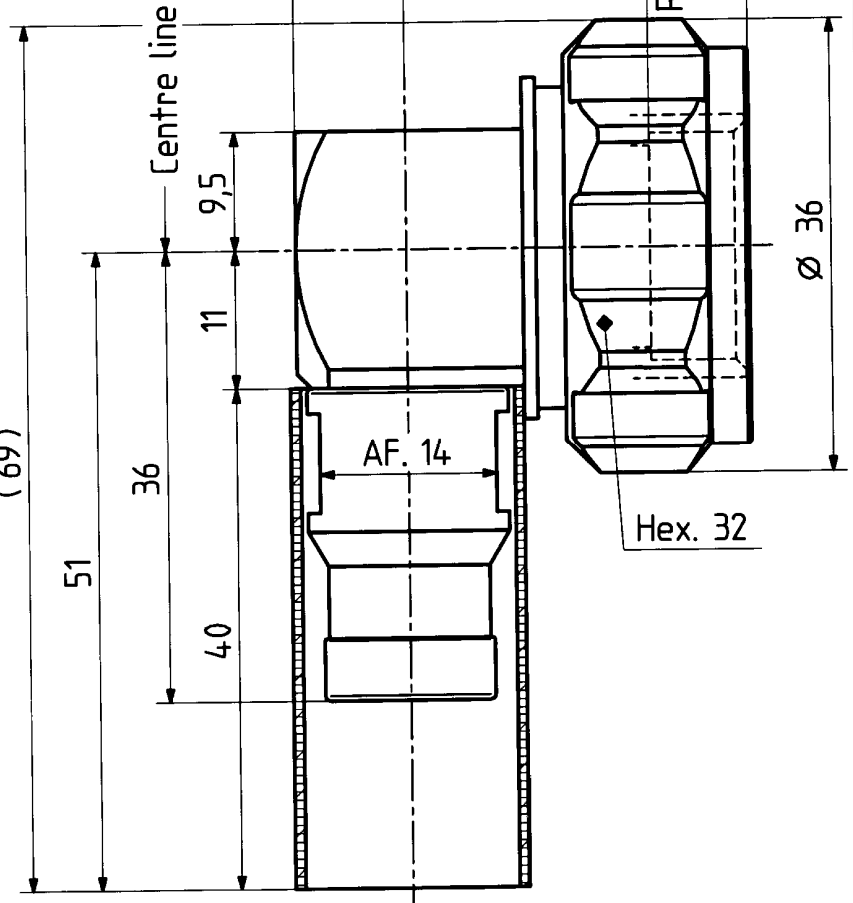

type : 16 716-50-7-20

	date	sign
drawn	31.08.00	4728/CHU
checked	7.9.00	4727/gmm
approved	7.9.00	4727/gmm

cable shortening dimension

scale 1:1

M 10 x 0,75
slot width

(69)

scale
1,8:1

HUBER + SUHNER RFX

dimensions in mm

drawing number

4.13.25877

Index

C

OZ drawing :