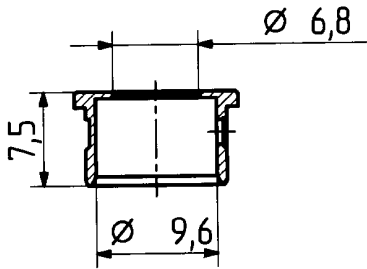

type : 16 716-50-7-20

	date	sign
drawn	31.08.00	4728/CHU
checked	7.9.00	4727/gmm
approved	7.9.00	4727/gmm

cable shortening dimension

scale 1:1

M 10 x 0,75
slot width

(69)

scale
1,8:1

HUBER + SUHNER RFX

dimensions in mm

drawing number

4.13.25877

Index

C

OZ drawing :