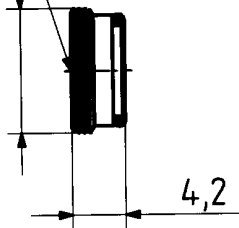

type : 16 716-50-7-20

	date	sign
drawn	31.08.00	4728/CHU
checked	7.9.00	4727/gmm
approved	7.9.00	4727/gmm

cable shortening dimension

scale 1:1

M 10 x 0,75
slot width

(69)

scale
1,8:1

HUBER + SUHNER RFX

dimensions in mm

drawing number

4.13.25877

Index

C

OZ drawing :