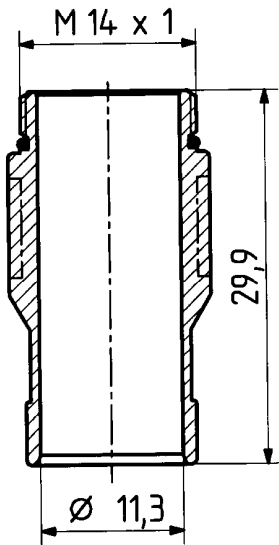

type : 16 716-50-7-20

	date	sign
drawn	31.08.00	4728/CHU
checked	7.9.00	4727/gmm
approved	7.9.00	4727/gmm

cable shortening dimension

scale 1:1

M 10 x 0,75
slot width

(69)

scale
1,8:1

HUBER + SUHNER RFX

dimensions in mm

drawing number

4.13.25877

Index

C

OZ drawing :