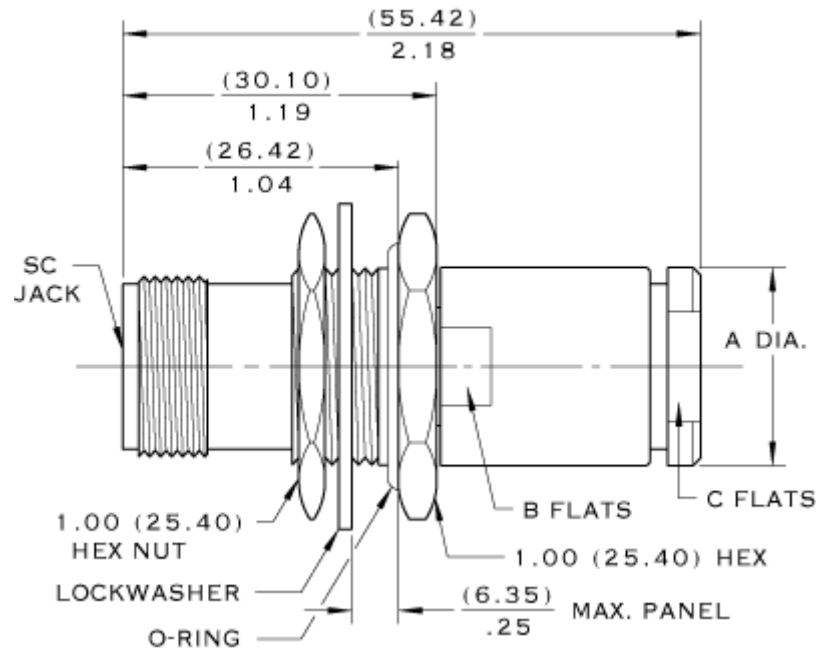

**SC jack, bulkhead  
29609**

CABLE	PART NO.	A DIA.		B FLATS		C FLATS	
		IN.	MM	IN.	MM	IN.	MM
ASTROLAB 34000	29609-34	.750	19.05	.690	17.53	.625	15.88
ASTROLAB 37000	29609-37	.875	22.23	.750	19.05	.750	19.05