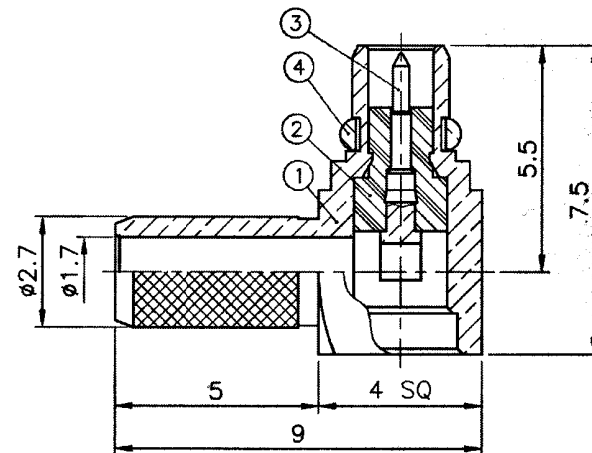

RECOMMENDED
CABLE STRIPPING DIM'S

Item	Name	Material	Finish
1	Body	Brass	Gold 3 μ " over nickel 70 μ " over copper
2	Insulator	Teflon	White
3	Contact pin	Brass	Gold 30 μ " over nickel 70 μ " over copper
4	C ring	Beryllium copper	Gold 3 μ " over nickel 70 μ " over copper
5	Insulator	Teflon	White
6	Cover	Brass	Gold 3 μ " over nickel 70 μ " over copper
7	Ferrule	Brass	Gold 3 μ " over nickel 70 μ " over copper

RoHS compliant

Rev.	Description	Date	Approved	Drawing	Name	Date
				Approved	Howard	04/07/05
				Checked	Lizzy	04/07/05
				Drawn	Tina	04/07/05
				0.0 \pm 0.35	0.00 \pm 0.20	Angles \pm 3'
						UNIT: mm

Central Components Manufacturing
 440 Lincoln Blvd., Middlesex, New Jersey 08846
 Phone 732 469-5720 888 288-5152 Fax 732 469-1919

Part No.: **CRF-MMCX-9701-09BGTG**

Description: MMCX right angle crimp plug