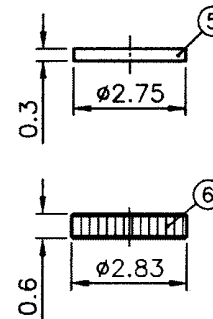

RECOMMENDED
CABLE STRIPPING DIM'S

Item	Name	Material	Finish
1	Body	Brass	Gold 3 μ " over nickel 70 μ " over copper
2	Insulator	Teflon	White
3	Contact pin	Brass	Gold 30 μ " over nickel 70 μ " over copper
4	C ring	Beryllium copper	Gold 3 μ " over nickel 70 μ " over copper
5	Insulator	Teflon	White
6	Cover	Brass	Gold 3 μ " over nickel 70 μ " over copper
7	Ferrule	Brass	Gold 3 μ " over nickel 70 μ " over copper

RoHS compliant

Rev.	Description	Date	Approved	Drawing	Name	Date
				Approved	Howard	04/07/05
				Checked	Lizzy	04/07/05
				Drawn	Tina	04/07/05
				0.0 \pm 0.35	0.00 \pm 0.20	Angles \pm 3'
						UNIT: mm

Central Components Manufacturing
 440 Lincoln Blvd., Middlesex, New Jersey 08846
 Phone 732 469-5720 888 288-5152 Fax 732 469-1919

Part No.: **CRF-MMCX-9701-09BGTG**

Description: MMCX right angle crimp plug