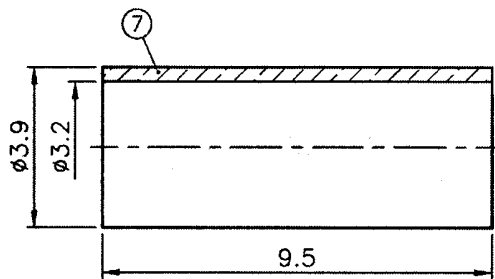

Item	Name	Material	Finish
1	Body	Brass	Gold 3μ" over nickel 70μ" over copper
2	Insulator	Teflon	White
3	Contact pin	Brass	Gold 30μ" over nickel 70μ" over copper
4	C ring	Beryllium copper	Gold 3μ" over nickel 70μ" over copper
5	Insulator	Teflon	White
6	Cover	Brass	Gold 3μ" over nickel 70μ" over copper
7	Ferrule	Brass	Gold 3μ" over nickel 70μ" over copper