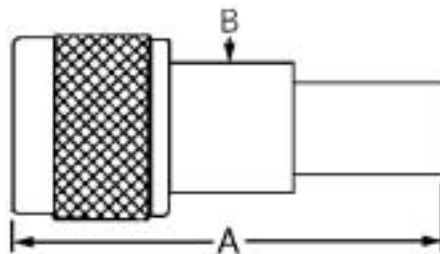

### Description

N 50 Ohm Cable Plug - Short Crimp Straight

### Ordering Data

N 50 Ohm Cable Plug - Short Crimp Straight

Part Number	Cable RG-/U	Crimp Tool Hex		Dimension				Finish	Assembly Instructions
				A		B			
		mm	in.	mm	in.	mm	in.		
25P158-1	8, 213	10.90	0.429	39.29	1.547	14.29	0.563	Nickel	AI-26
25P158-2	9, 214	10.90	0.429	39.37	1.547	14.29	0.563	Nickel	AI-26
25P158-4	58	5.41	0.213	39.37	1.547	14.29	0.563	Nickel	AI-26

### Description

N 50 Ohm Cable Plug - Short Crimp Right-Angle

### Ordering Data

N 50 Ohm Cable Plug - Short Crimp Right-Angle

Part Number	Cable RG-/U	Crimp Tool Hex		Dimension				Finish	Assembly Instructions
				A		B			
		mm	in.	mm	in.	mm	in.		
25P168-1	8, 213	10.90	0.429	53.98	2.125	32.54	1.281	Nickel	AI-268
25P168-2	9, 214	10.90	0.429	53.98	2.125	32.54	1.281	Nickel	AI-268
25P168-3	58	5.41	0.213	51.59	2.031	32.54	1.281	Nickel	AI-268