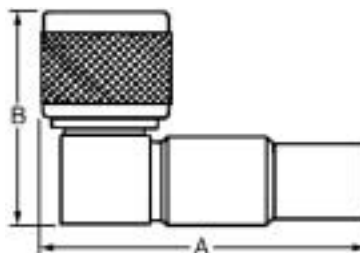

### Description

N 50 Ohm Cable Plug - Short Crimp Straight

### Ordering Data

N 50 Ohm Cable Plug - Short Crimp Straight

Part Number	Cable RG-/U	Crimp Tool Hex		Dimension				Finish	Assembly Instructions
				A		B			
		mm	in.	mm	in.	mm	in.		
25P158-1	8, 213	10.90	0.429	39.29	1.547	14.29	0.563	Nickel	AI-26
25P158-2	9, 214	10.90	0.429	39.37	1.547	14.29	0.563	Nickel	AI-26
25P158-4	58	5.41	0.213	39.37	1.547	14.29	0.563	Nickel	AI-26

### Description

N 50 Ohm Cable Plug - Short Crimp Right-Angle

### Ordering Data

N 50 Ohm Cable Plug - Short Crimp Right-Angle

Part Number	Cable RG-/U	Crimp Tool Hex		Dimension				Finish	Assembly Instructions
				A		B			
		mm	in.	mm	in.	mm	in.		
25P168-1	8, 213	10.90	0.429	53.98	2.125	32.54	1.281	Nickel	AI-268
25P168-2	9, 214	10.90	0.429	53.98	2.125	32.54	1.281	Nickel	AI-268
25P168-3	58	5.41	0.213	51.59	2.031	32.54	1.281	Nickel	AI-268