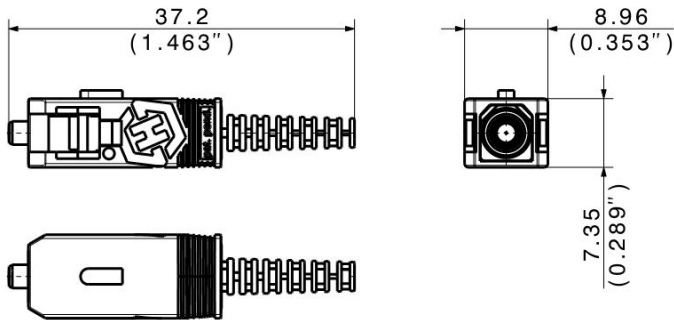

#### Connector left

Description	Values
Connector typ	SC pigtail
Polish	UPC
Color Housing	Black
Color Boot	Aqua
Design connector acc. To	IEC 61754-4, TIA 604-3
Performance class H+S	M
Insertion loss 97% dB / mean dB	0.25 / 0.12
Return Loss	35
Durability	1000
Performance class H+S	0

## Technical Drawing