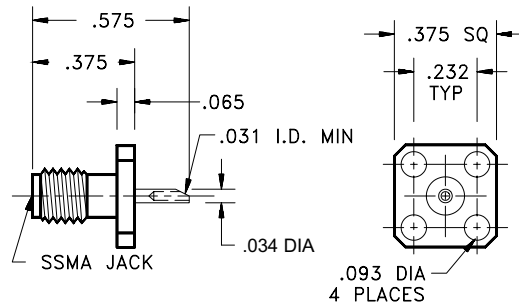

Straight Flange Mount Female Jack Receptacle - 4 Hole

Model Number
SSM-5340-15-POT-02

Note: Standard finish is passivated stainless steel, for gold plating change -02 suffix to -00.

Straight Flange Mount Female Jack Receptacle - 2 Hole

Model Number
SSM-5240-15-POT-02

Note: Standard finish is passivated stainless steel, for gold plating change -02 suffix to -00.

Straight Bulkhead Feedthru Female Jack Receptacle - Rear Mount

Model Number
SSM-5040-11-POT-02

Note: Standard finish is passivated stainless steel, for gold plating change -02 suffix to -00.

Right Angle Flange Mount Female Jack Receptacle

Model Number
SSM-5340-16-POT-02

Note: Standard finish is passivated stainless steel, for gold plating change -02 suffix to -00.
Detail interface dimension information can be found in the appendix.