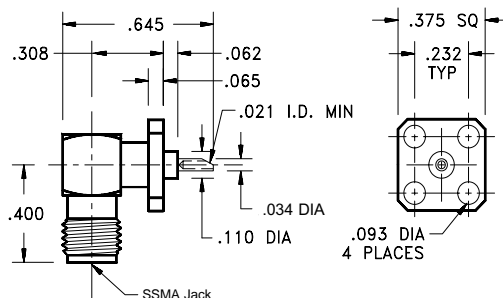

Straight Flange Mount Female Jack Receptacle - 4 Hole

Model Number
SSM-5340-15-POT-02

Note: Standard finish is passivated stainless steel, for gold plating change -02 suffix to -00.

Straight Flange Mount Female Jack Receptacle - 2 Hole

Model Number
SSM-5240-15-POT-02

Note: Standard finish is passivated stainless steel, for gold plating change -02 suffix to -00.

Straight Bulkhead Feedthru Female Jack Receptacle - Rear Mount

Model Number
SSM-5040-11-POT-02

Note: Standard finish is passivated stainless steel, for gold plating change -02 suffix to -00.

Right Angle Flange Mount Female Jack Receptacle

Model Number
SSM-5340-16-POT-02

Note: Standard finish is passivated stainless steel, for gold plating change -02 suffix to -00.
Detail interface dimension information can be found in the appendix.