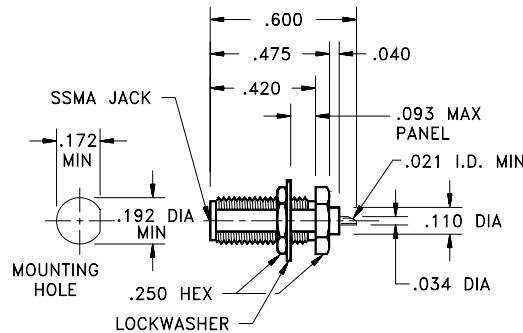

Straight Flange Mount Female Jack Receptacle - 4 Hole

Model Number
SSM-5340-15-POT-02

Note: Standard finish is passivated stainless steel, for gold plating change -02 suffix to -00.

Straight Flange Mount Female Jack Receptacle - 2 Hole

Model Number
SSM-5240-15-POT-02

Note: Standard finish is passivated stainless steel, for gold plating change -02 suffix to -00.

Straight Bulkhead Feedthru Female Jack Receptacle - Rear Mount

Model Number
SSM-5040-11-POT-02

Note: Standard finish is passivated stainless steel, for gold plating change -02 suffix to -00.

Right Angle Flange Mount Female Jack Receptacle

Model Number
SSM-5340-16-POT-02

Note: Standard finish is passivated stainless steel, for gold plating change -02 suffix to -00.
Detail interface dimension information can be found in the appendix.