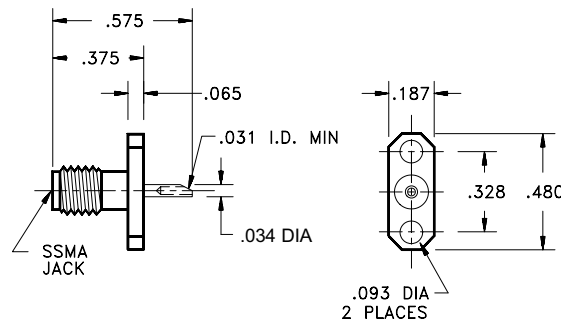

Straight Flange Mount Female Jack Receptacle - 4 Hole

Model Number
SSM-5340-15-POT-02

Note: Standard finish is passivated stainless steel, for gold plating change -02 suffix to -00.

Straight Flange Mount Female Jack Receptacle - 2 Hole

Model Number
SSM-5240-15-POT-02

Note: Standard finish is passivated stainless steel, for gold plating change -02 suffix to -00.

Straight Bulkhead Feedthru Female Jack Receptacle - Rear Mount

Model Number
SSM-5040-11-POT-02

Note: Standard finish is passivated stainless steel, for gold plating change -02 suffix to -00.

Right Angle Flange Mount Female Jack Receptacle

Model Number
SSM-5340-16-POT-02

Note: Standard finish is passivated stainless steel, for gold plating change -02 suffix to -00.
Detail interface dimension information can be found in the appendix.