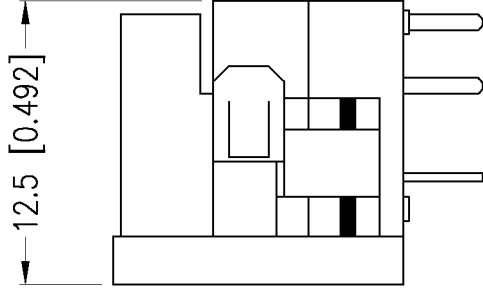

SNAP IN FIT

- SPECIFICATIONS:**  
 RATING: 100V AC 1A MAX OR  
 12V DC 2A MAX  
 INSULATION RESISTANCE:  
 50 MOHM MIN AT 250V DC  
 DIELECTRIC STRENGTH:  
 250V AC, 1 MINUTE  
 CONTACT RESISTANCE:  
 30 mOHM MAX  
 INSERTION FORCE:  
 4.5KG MAX  
 WITHDRAWAL FORCE:  
 0.9KG~3KG

FOOTPRINT (BOTTOM VIEW)

9615 SW Allen, Suite 103  
 Beaverton, OR 97006  
 Phone: (503) 643-4899  
 800-275-4899  
 Fax: (503) 643-6129  
 Website: www.cuistack.com

TITLE: MINIATURE CIRCULAR CONNECTORS w/o SHIELD	
PART NO. MD-60SS	UNITS: MM [INCHES]
DRAWN BY:	APPROVED BY:
	SCALE: 3X