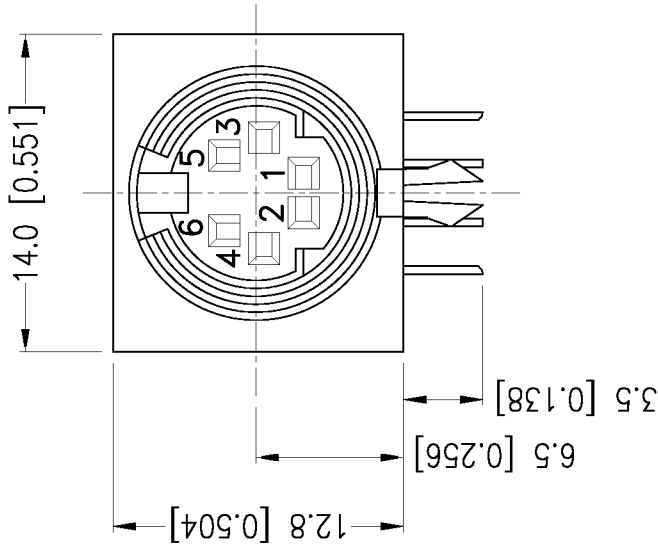

SNAP IN FIT

- SPECIFICATIONS:**  
 RATING: 100V AC 1A MAX OR  
 12V DC 2A MAX  
 INSULATION RESISTANCE:  
 50 MOHM MIN AT 250V DC  
 DIELECTRIC STRENGTH:  
 250V AC, 1 MINUTE  
 CONTACT RESISTANCE:  
 30 mOHM MAX  
 INSERTION FORCE:  
 4.5KG MAX  
 WITHDRAWAL FORCE:  
 0.9KG~3KG

FOOTPRINT (BOTTOM VIEW)

9615 SW Allen, Suite 103  
 Beaverton, OR 97006  
 Phone: (503) 643-4899  
 800-275-4899  
 Fax: (503) 643-6129  
 Website: www.cuistack.com

TITLE: MINIATURE CIRCULAR CONNECTORS w/o SHIELD	
PART NO. MD-60SS	UNITS: MM [INCHES]
DRAWN BY:	APPROVED BY:
	SCALE: 3X