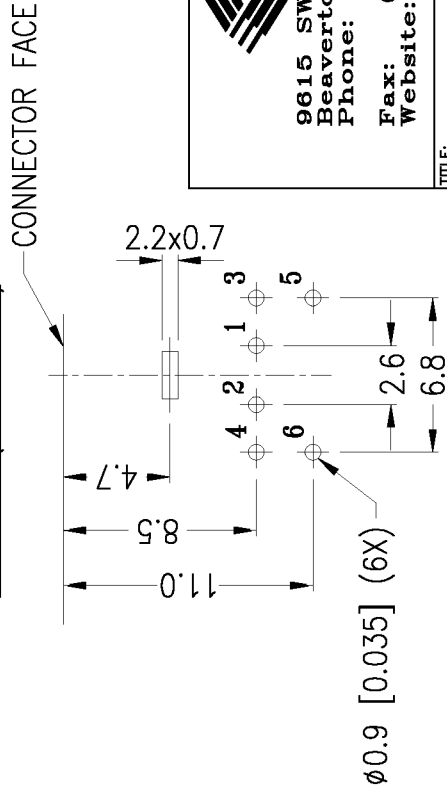

SNAP IN FIT

- SPECIFICATIONS:**  
 RATING: 100V AC 1A MAX OR  
 12V DC 2A MAX  
 INSULATION RESISTANCE:  
 50 MOHM MIN AT 250V DC  
 DIELECTRIC STRENGTH:  
 250V AC, 1 MINUTE  
 CONTACT RESISTANCE:  
 30 mOHM MAX  
 INSERTION FORCE:  
 4.5KG MAX  
 WITHDRAWAL FORCE:  
 0.9KG~3KG

FOOTPRINT (BOTTOM VIEW)

9615 SW Allen, Suite 103  
 Beaverton, OR 97006  
 Phone: (503) 643-4899  
 800-275-4899  
 Fax: (503) 643-6129  
 Website: www.cuistack.com

TITLE: MINIATURE CIRCULAR CONNECTORS w/o SHIELD	
PART NO. MD-60SS	UNITS: MM [INCHES]
DRAWN BY:	APPROVED BY:
	SCALE: 3X