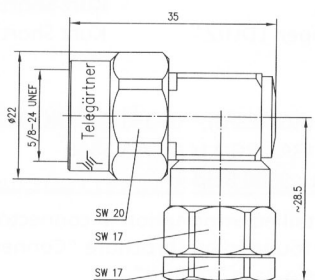

2 N-Kabelstecker Crimp

N Straight Plug Crimp

A

B

Bestell-Nr. Order Nr.	Abb. Fig.	Kabelgruppe; Kabel Cable group; cable	Montage Assembly	Anmerkungen Remarks	Abmessungen Dimensions	Crimpeinsatz Crimp die
J01020A0132	A	K 07252 D-01; RG-393/U	B3426	crimp/crimp	a=36.5, b=14.5	N01001A0030
J01020A0108	B	G1 (RG-58C/U)	B3305	crimp/crimp	a=32.5, b=13	N01001A0005
J01020A0131	A	9880 Belden	B3412	crimp/crimp	a=36.5, b=14.5	N01001D1274
J01020A0110	A	RG-214/U	B3412	crimp/crimp	a=36.5, b=14.5	N01001D1274
J01020A0107	A	RG-213/U	B3412	crimp/crimp	a=36.5, b=14.5	N01001D1274
J01020A0127	A	G37 (2.7/7.25)	B3426	crimp/crimp	a=36.5, b=14.5	N01001A0030
J01020A0119	A	G30 (1.5/3.8); H 155 Pope	B3306	crimp/crimp	a=34.2, b=13	N01001A0007
J01020A0133	A	G42 (2.7/7.1); AA-5886	B3426	crimp/crimp	a=36.6, b=14.5	N01001A0030
J01020A0103	B	G7 (RG-316/U)	B3116	crimp/crimp	a=27.5, b=9.5	N01001A0009
J01020A0104	B	G8 (RD-316)	B3120	crimp/crimp	a=27.5, b=9.5	N01001A0014
J01020A0113	B	G5 (RG-223/U)	B3305	crimp/crimp	a=32.5, b=13.5	N01001A0005

3 N-Kabelwinkelstecker

N Angle Plug

A

B