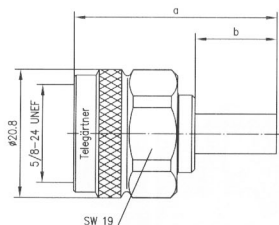

2 N-Kabelstecker Crimp

N Straight Plug Crimp

A

B

Bestell-Nr. Order Nr.	Abb. Fig.	Kabelgruppe; Kabel Cable group; cable	Montage Assembly	Anmerkungen Remarks	Abmessungen Dimensions	Crimpeinsatz Crimp die
J01020A0132	A	K 07252 D-01; RG-393/U	B3426	crimp/crimp	a=36.5, b=14.5	N01001A0030
J01020A0108	B	G1 (RG-58C/U)	B3305	crimp/crimp	a=32.5, b=13	N01001A0005
J01020A0131	A	9880 Belden	B3412	crimp/crimp	a=36.5, b=14.5	N01001D1274
J01020A0110	A	RG-214/U	B3412	crimp/crimp	a=36.5, b=14.5	N01001D1274
J01020A0107	A	RG-213/U	B3412	crimp/crimp	a=36.5, b=14.5	N01001D1274
J01020A0127	A	G37 (2.7/7.25)	B3426	crimp/crimp	a=36.5, b=14.5	N01001A0030
J01020A0119	A	G30 (1.5/3.8); H 155 Pope	B3306	crimp/crimp	a=34.2, b=13	N01001A0007
J01020A0133	A	G42 (2.7/7.1); AA-5886	B3426	crimp/crimp	a=36.6, b=14.5	N01001A0030
J01020A0103	B	G7 (RG-316/U)	B3116	crimp/crimp	a=27.5, b=9.5	N01001A0009
J01020A0104	B	G8 (RD-316)	B3120	crimp/crimp	a=27.5, b=9.5	N01001A0014
J01020A0113	B	G5 (RG-223/U)	B3305	crimp/crimp	a=32.5, b=13.5	N01001A0005

3 N-Kabelwinkelstecker

N Angle Plug

A

B