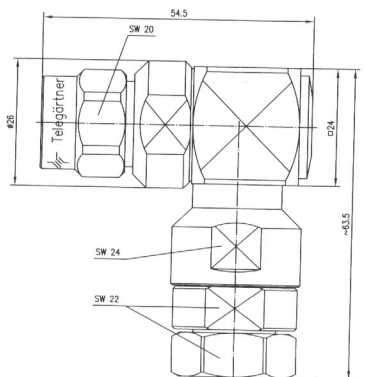

2 N-Kabelstecker Crimp

N Straight Plug Crimp

A

B

Bestell-Nr. Order Nr.	Abb. Fig.	Kabelgruppe; Kabel Cable group; cable	Montage Assembly	Anmerkungen Remarks	Abmessungen Dimensions	Crimpeinsatz Crimp die
J01020A0132	A	K 07252 D-01; RG-393/U	B3426	crimp/crimp	a=36.5, b=14.5	N01001A0030
J01020A0108	B	G1 (RG-58C/U)	B3305	crimp/crimp	a=32.5, b=13	N01001A0005
J01020A0131	A	9880 Belden	B3412	crimp/crimp	a=36.5, b=14.5	N01001D1274
J01020A0110	A	RG-214/U	B3412	crimp/crimp	a=36.5, b=14.5	N01001D1274
J01020A0107	A	RG-213/U	B3412	crimp/crimp	a=36.5, b=14.5	N01001D1274
J01020A0127	A	G37 (2.7/7.25)	B3426	crimp/crimp	a=36.5, b=14.5	N01001A0030
J01020A0119	A	G30 (1.5/3.8); H 155 Pope	B3306	crimp/crimp	a=34.2, b=13	N01001A0007
J01020A0133	A	G42 (2.7/7.1); AA-5886	B3426	crimp/crimp	a=36.6, b=14.5	N01001A0030
J01020A0103	B	G7 (RG-316/U)	B3116	crimp/crimp	a=27.5, b=9.5	N01001A0009
J01020A0104	B	G8 (RD-316)	B3120	crimp/crimp	a=27.5, b=9.5	N01001A0014
J01020A0113	B	G5 (RG-223/U)	B3305	crimp/crimp	a=32.5, b=13.5	N01001A0005

3 N-Kabelwinkelstecker

N Angle Plug

A

B