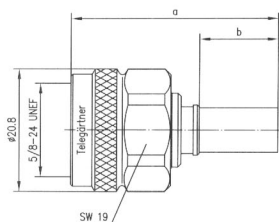

2 N-Kabelstecker Crimp

N Straight Plug Crimp

A

B

Bestell-Nr. Order Nr.	Abb. Fig.	Kabelgruppe; Kabel Cable group; cable	Montage Assembly	Anmerkungen Remarks	Abmessungen Dimensions	Crimpeinsatz Crimp die
J01020A0132	A	K 07252 D-01; RG-393/U	B3426	crimp/crimp	a=36.5, b=14.5	N01001A0030
J01020A0108	B	G1 (RG-58C/U)	B3305	crimp/crimp	a=32.5, b=13	N01001A0005
J01020A0131	A	9880 Belden	B3412	crimp/crimp	a=36.5, b=14.5	N01001D1274
J01020A0110	A	RG-214/U	B3412	crimp/crimp	a=36.5, b=14.5	N01001D1274
J01020A0107	A	RG-213/U	B3412	crimp/crimp	a=36.5, b=14.5	N01001D1274
J01020A0127	A	G37 (2.7/7.25)	B3426	crimp/crimp	a=36.5, b=14.5	N01001A0030
J01020A0119	A	G30 (1.5/3.8); H 155 Pope	B3306	crimp/crimp	a=34.2, b=13	N01001A0007
J01020A0133	A	G42 (2.7/7.1); AA-5886	B3426	crimp/crimp	a=36.6, b=14.5	N01001A0030
J01020A0103	B	G7 (RG-316/U)	B3116	crimp/crimp	a=27.5, b=9.5	N01001A0009
J01020A0104	B	G8 (RD-316)	B3120	crimp/crimp	a=27.5, b=9.5	N01001A0014
J01020A0113	B	G5 (RG-223/U)	B3305	crimp/crimp	a=32.5, b=13.5	N01001A0005

3 N-Kabelwinkelstecker

N Angle Plug

A

B