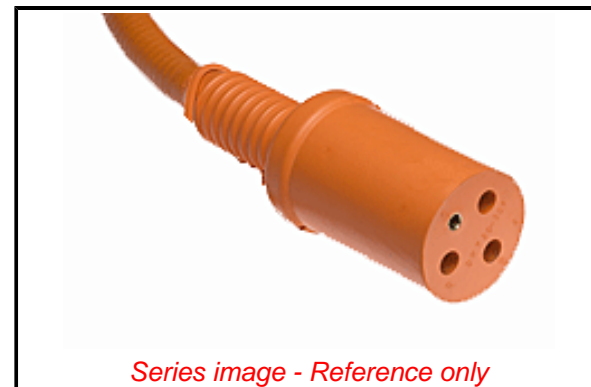

PLEASE CHECK WWW.MOLEX.COM FOR LATEST PART INFORMATION

Part Number: [1301550184](#)
Status: **Active**
Overview: [Watertite Extreme Wet-Location Wiring Solutions](#)
Description: Woodhead Heavy Duty, Molded Multi-Pin Connector, 60A, 6/4 SOOW Cable, 1.98m (6.5') Cord Length

Documents:

[RoHS Certificate of Compliance (PDF)](#)

General

Product Family	Wiring Devices
Series	130155
IP Rating	IP67
NEMA Configuration	Non-NEMA
Overview	Watertite Extreme Wet-Location Wiring Solutions
Product Name	Watertite Extreme
Receptacle Type	Single
Specialty	Molded Mutli-Pin
Taxonomy	Wiring Devices
Type	Connector
UPC	78678852686

Physical

Flange	No
Flip Lid	No
Gender	Female
Length	N/A
Locking Blade	No
Poles	4

Electrical

Cord Type	6/4 SOOW
Current - Maximum per Contact	60.0A
GFCI	No
Lighted Connector	No
Voltage - Maximum	600V

Material Info

Engineering Number	DW760-60F

Series image - Reference only

EU ELV

Not Reviewed

EU RoHS

Not Reviewed

REACH SVHC

Not Reviewed

Halogen-Free

Status

Not Reviewed

For more information, please visit [Contact US](#)

China ROHS

Not Reviewed

ELV

Not Reviewed

RoHS Phthalates

Not Reviewed

China RoHS

Search Parts in this Series

[130155 Series](#)

PLEASE CHECK WWW.MOLEX.COM FOR LATEST PART INFORMATION