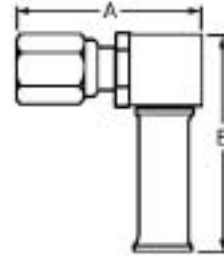

SMC 50 Ohm Cable Plugs

Description

SMC 50 Ohm Cable Plug - Long Crimp Straight

Ordering Data

SMC 50 Ohm Cable Plug - Long Crimp Straight

Part Number	Cable RG-/U	Crimp Tool Hex		Dimension				Finish	Assembly Instructions
				A		B (Hex)			
		mm	in.	mm	in.	mm	in.		
37P106-1	174, 316	3.25	0.128	26.16	1.030	5.59	0.220	Gold	AI-105
37P106-6	178, 196	2.67	0.105	26.16	1.030	5.59	0.220	Gold	AI-105

Description

SMC 50 Ohm Cable Plug - Short Crimp Right-Angle

Ordering Data

SMC 50 Ohm Cable Plug - Short Crimp Right-Angle

Part Number	Cable RG-/U	Crimp Tool Hex		Dimension				Finish	Assembly Instructions
				A		B			
		mm	in.	mm	in.	mm	in.		
37P104-1	174, 316	3.25	0.128	14.22	0.560	16.00	0.630	Gold	AI-53

Description

SMC 50 Ohm Cable Plug - Clamp Straight

Ordering Data

SMC 50 Ohm Cable Plug - Clamp Straight

Part Number	Cable RG-/U	Dimension				Finish	Assembly Instructions
		A		B			
		mm	in.	mm	in.		
37P112-2	174, 316	18.29	0.720	7.11	0.280	Gold	AI-136
37P133-1	174, 316	18.29	0.720	5.59	0.220	Gold	AI-136
37P133-2	178, 196	18.29	0.720	5.59	0.220	Gold	AI-136