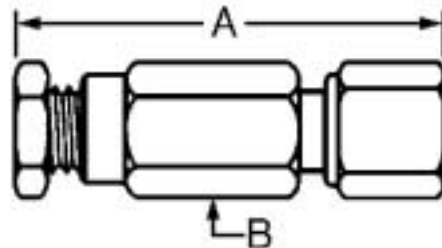

SMC 50 Ohm Cable Plugs

Description

SMC 50 Ohm Cable Plug - Long Crimp Straight

Ordering Data

SMC 50 Ohm Cable Plug - Long Crimp Straight

Part Number	Cable RG-/U	Crimp Tool Hex		Dimension				Finish	Assembly Instructions
				A		B (Hex)			
		mm	in.	mm	in.	mm	in.		
37P106-1	174, 316	3.25	0.128	26.16	1.030	5.59	0.220	Gold	AI-105
37P106-6	178, 196	2.67	0.105	26.16	1.030	5.59	0.220	Gold	AI-105

Description

SMC 50 Ohm Cable Plug - Short Crimp Right-Angle

Ordering Data

SMC 50 Ohm Cable Plug - Short Crimp Right-Angle

Part Number	Cable RG-/U	Crimp Tool Hex		Dimension				Finish	Assembly Instructions
				A		B			
		mm	in.	mm	in.	mm	in.		
37P104-1	174, 316	3.25	0.128	14.22	0.560	16.00	0.630	Gold	AI-53

Description

SMC 50 Ohm Cable Plug - Clamp Straight

Ordering Data

SMC 50 Ohm Cable Plug - Clamp Straight

Part Number	Cable RG-/U	Dimension				Finish	Assembly Instructions
		A		B			
		mm	in.	mm	in.		
37P112-2	174, 316	18.29	0.720	7.11	0.280	Gold	AI-136
37P133-1	174, 316	18.29	0.720	5.59	0.220	Gold	AI-136
37P133-2	178, 196	18.29	0.720	5.59	0.220	Gold	AI-136