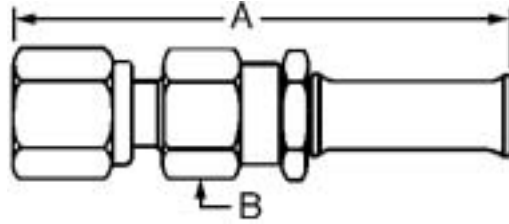

SMC 50 Ohm Cable Plugs

Description

SMC 50 Ohm Cable Plug - Long Crimp Straight

Ordering Data

SMC 50 Ohm Cable Plug - Long Crimp Straight

Part Number	Cable RG-/U	Crimp Tool Hex		Dimension				Finish	Assembly Instructions
				A		B (Hex)			
		mm	in.	mm	in.	mm	in.		
37P106-1	174, 316	3.25	0.128	26.16	1.030	5.59	0.220	Gold	AI-105
37P106-6	178, 196	2.67	0.105	26.16	1.030	5.59	0.220	Gold	AI-105

Description

SMC 50 Ohm Cable Plug - Short Crimp Right-Angle

Ordering Data

SMC 50 Ohm Cable Plug - Short Crimp Right-Angle

Part Number	Cable RG-/U	Crimp Tool Hex		Dimension				Finish	Assembly Instructions
				A		B			
		mm	in.	mm	in.	mm	in.		
37P104-1	174, 316	3.25	0.128	14.22	0.560	16.00	0.630	Gold	AI-53

Description

SMC 50 Ohm Cable Plug - Clamp Straight

Ordering Data

SMC 50 Ohm Cable Plug - Clamp Straight

Part Number	Cable RG-/U	Dimension				Finish	Assembly Instructions
		A		B			
		mm	in.	mm	in.		
37P112-2	174, 316	18.29	0.720	7.11	0.280	Gold	AI-136
37P133-1	174, 316	18.29	0.720	5.59	0.220	Gold	AI-136
37P133-2	178, 196	18.29	0.720	5.59	0.220	Gold	AI-136