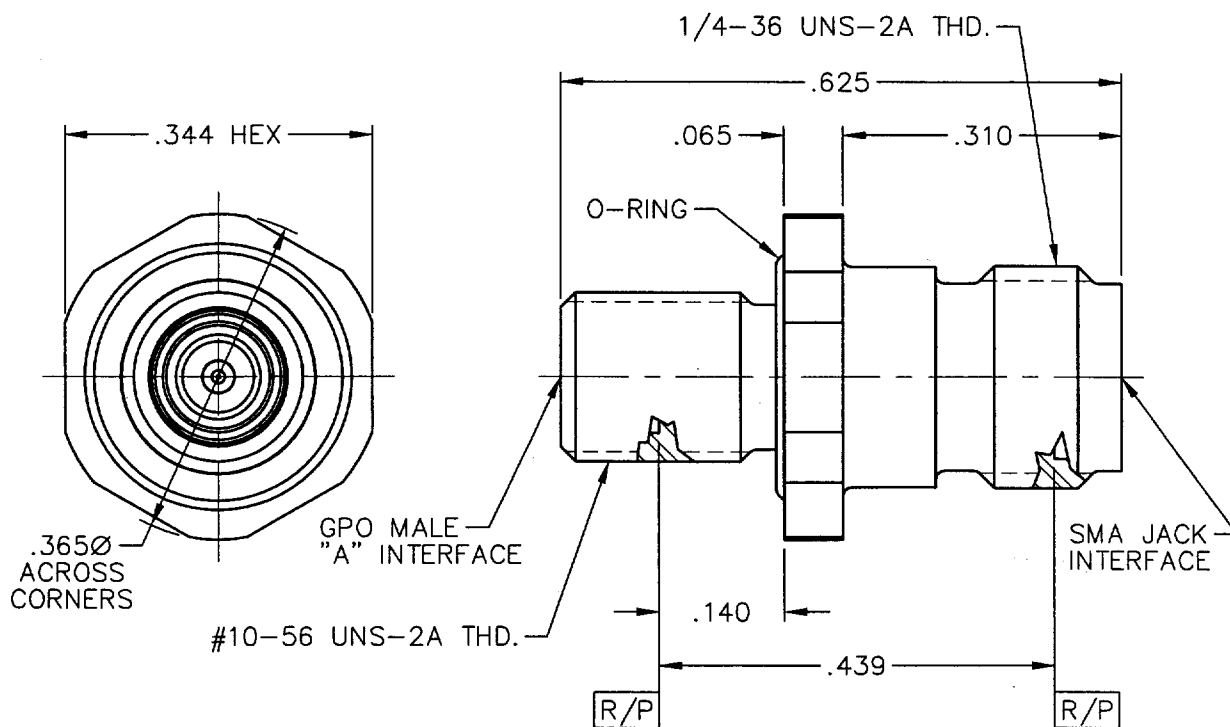

CATALOG NUMBER	A
1A3F1-0523-03	FD
1A4F1-0523-01	LD
1A5F1-0523-01	SB

GPO MALE TO SMA JACK  
THREAD-IN ADAPTOR

**GILBERT ENGINEERING CO., INC.**

CODE IDENT NO.: 82316

SERIES: 1AF052

MATERIAL AND FINISH: CODE 03