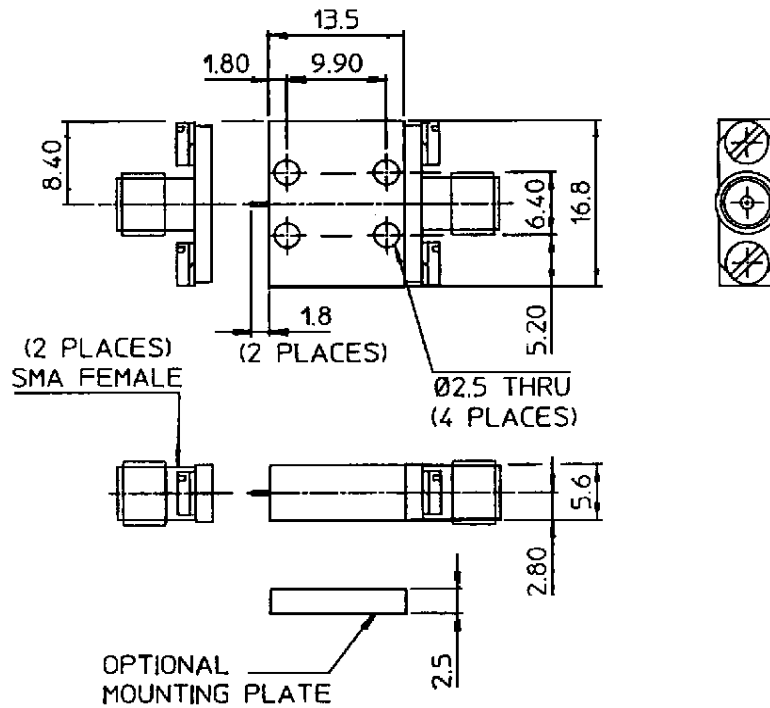

Package Style A
Coaxial, SMA connectors

Package Style D
Coaxial, removable SMA connectors

Specifications Subject to Change Without Notice.

Package Style L
 MiCM, length 12mm

Specifications Subject to Change Without Notice.