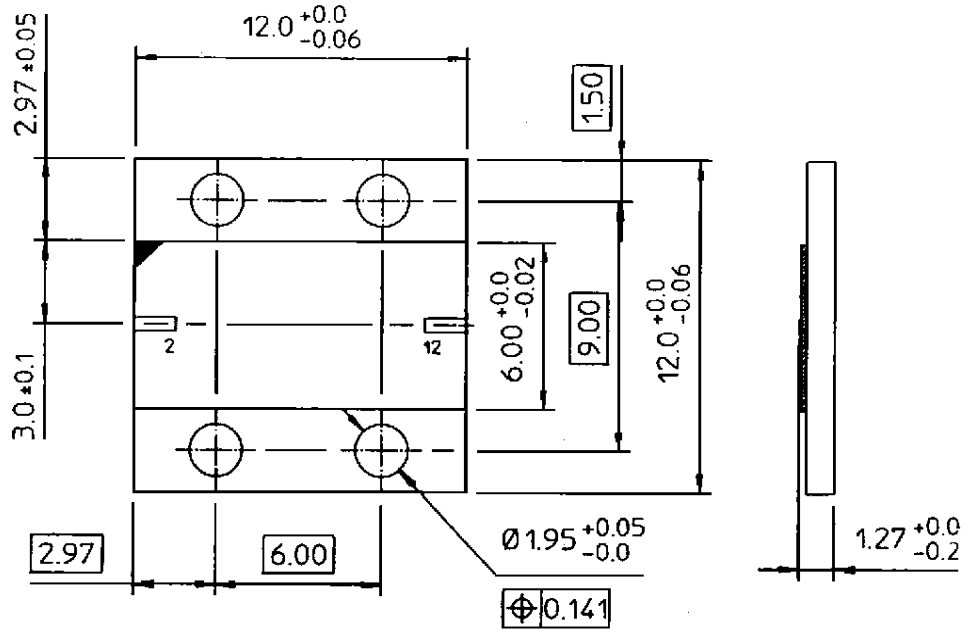

Package Style A
Coaxial, SMA connectors

Package Style D
Coaxial, removable SMA connectors

Specifications Subject to Change Without Notice.

Package Style L
 MiCM, length 12mm

Specifications Subject to Change Without Notice.